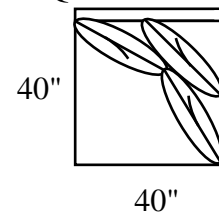

SQUARE CORNER