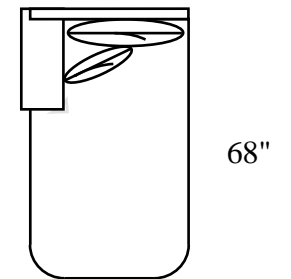

MEASUREMENTS ARE APPROXIMATE

BARCELONA

SOFA

LOVESEAT

CHAIR/SWIVEL

OTTOMAN

CURVE

*LAF 1 ARM SOFA

*LAF 1 ARM LOVESEAT

*LAF 1 ARM CHAIR

SQUARE CORNER

*LAF 1 ARM CHAISE

ARMLESS SOFA

ARMLESS LOVESEAT

ARMLESS CHAIR

*LAF SOFA RETURN

***RIGHT ARM
FACING (RAF)
PIECES ALSO
AVAILABLE**

19"

STYLE INFORMATION

Overall Height: 44"
Arm Height: 28"
Seat Height: 20"