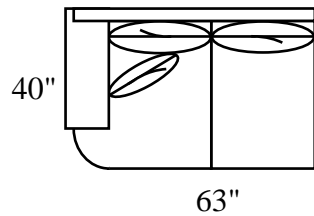

*LAF 1 ARM LOVESEAT