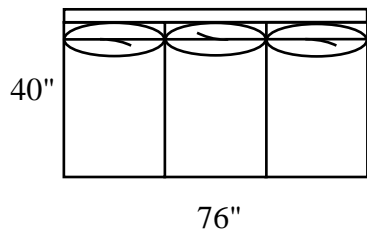

MEASUREMENTS ARE APPROXIMATE

BARCELONA

SOFA

LOVESEAT

CHAIR/SWIVEL

OTTOMAN

CURVE

*LAF 1 ARM SOFA

*LAF 1 ARM LOVESEAT

*LAF 1 ARM CHAIR

SQUARE CORNER

*LAF 1 ARM CHAISE

ARMLESS SOFA

ARMLESS LOVESEAT

ARMLESS CHAIR

*LAF SOFA RETURN

***RIGHT ARM
FACING (RAF)
PIECES ALSO
AVAILABLE**

19"

STYLE INFORMATION

Overall Height: 44"
Arm Height: 28"
Seat Height: 20"