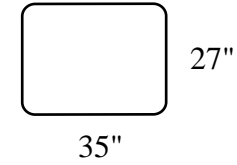

MEASUREMENTS ARE APPROXIMATE

BARCELONA

SOFA

LOVESEAT

CHAIR/SWIVEL

OTTOMAN

CURVE

*LAF 1 ARM SOFA

***RIGHT ARM
FACING (RAF)
PIECES ALSO
AVAILABLE**

19"

STYLE INFORMATION

Overall Height: 44"
Arm Height: 28"
Seat Height: 20"