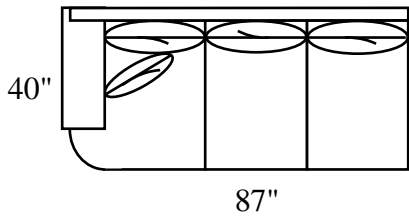

MEASUREMENTS ARE APPROXIMATE

BARCELONA

SOFA

LOVESEAT

CHAIR/SWIVEL

OTTOMAN

CURVE

*LAF 1 ARM SOFA

***RIGHT ARM
FACING (RAF)
PIECES ALSO
AVAILABLE**

19"

STYLE INFORMATION

Overall Height: 44"
Arm Height: 28"
Seat Height: 20"