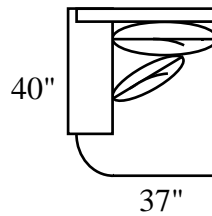

*LAF 1 ARM CHAIR