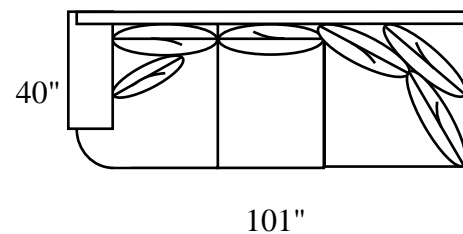

MEASUREMENTS ARE APPROXIMATE

BARCELONA

SOFA

LOVESEAT

CHAIR/SWIVEL

OTTOMAN

CURVE

*LAF 1 ARM SOFA

*LAF 1 ARM LOVESEAT

*LAF 1 ARM CHAIR

SQUARE CORNER

*LAF 1 ARM CHAISE

ARMLESS SOFA

ARMLESS LOVESEAT

ARMLESS CHAIR

*LAF SOFA RETURN

***RIGHT ARM
FACING (RAF)
PIECES ALSO
AVAILABLE**

19"

STYLE INFORMATION

Overall Height: 44"
Arm Height: 28"
Seat Height: 20"