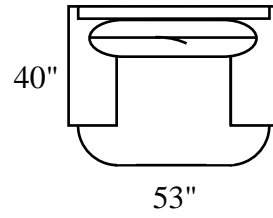

MEASUREMENTS ARE APPROXIMATE

BARCELONA

SOFA

LOVESEAT

CHAIR/SWIVEL

OTTOMAN

CURVE

*LAF 1 ARM SOFA

***RIGHT ARM
FACING (RAF)
PIECES ALSO
AVAILABLE**

19"

STYLE INFORMATION

Overall Height: 44"
Arm Height: 28"
Seat Height: 20"