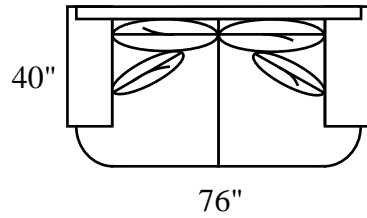

MEASUREMENTS ARE APPROXIMATE

BARCELONA

SOFA

LOVESEAT

CHAIR/SWIVEL

OTTOMAN

CURVE

*LAF 1 ARM SOFA

***RIGHT ARM
FACING (RAF)
PIECES ALSO
AVAILABLE**

19"

STYLE INFORMATION

Overall Height: 44"
Arm Height: 28"
Seat Height: 20"