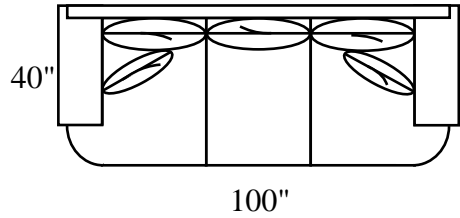

MEASUREMENTS ARE APPROXIMATE

BARCELONA

SOFA

LOVESEAT

CHAIR/SWIVEL

OTTOMAN

CURVE

*LAF 1 ARM SOFA

***RIGHT ARM
FACING (RAF)
PIECES ALSO
AVAILABLE**

19"

STYLE INFORMATION

Overall Height: 44"
Arm Height: 28"
Seat Height: 20"