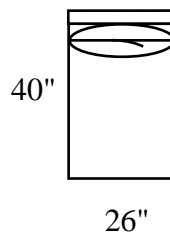

MEASUREMENTS ARE APPROXIMATE

BARCELONA

SOFA

LOVESEAT

CHAIR/SWIVEL

OTTOMAN

CURVE

*LAF 1 ARM SOFA

*LAF 1 ARM LOVESEAT

*LAF 1 ARM CHAIR

SQUARE CORNER

*LAF 1 ARM CHAISE

ARMLESS SOFA

ARMLESS LOVESEAT

ARMLESS CHAIR

*LAF SOFA RETURN

***RIGHT ARM
FACING (RAF)
PIECES ALSO
AVAILABLE**

19"

STYLE INFORMATION

Overall Height: 44"
Arm Height: 28"
Seat Height: 20"