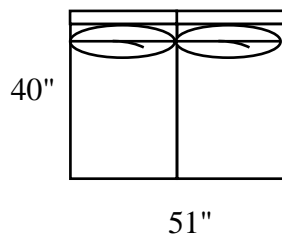

MEASUREMENTS ARE APPROXIMATE

BARCELONA

SOFA

LOVESEAT

CHAIR/SWIVEL

OTTOMAN

CURVE

*LAF 1 ARM SOFA

*LAF 1 ARM LOVESEAT

*LAF 1 ARM CHAIR

SQUARE CORNER

*LAF 1 ARM CHAISE

ARMLESS SOFA

ARMLESS LOVESEAT

ARMLESS CHAIR

*LAF SOFA RETURN

***RIGHT ARM
FACING (RAF)
PIECES ALSO
AVAILABLE**

19"

STYLE INFORMATION

Overall Height: 44"
Arm Height: 28"
Seat Height: 20"