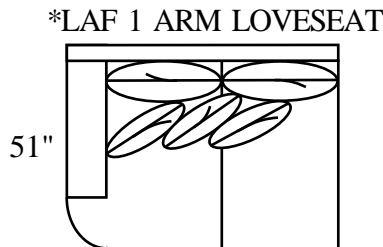

MEASUREMENTS ARE APPROXIMATE

BELLAGIO

SOFA

51"

104"

LOVESEAT

51"

77"

CHAIR/SWIVEL

51"

49"

CHAISE

80"

48"

*LAF 1 ARM CHAISE

84"

45"

*LAF 1 ARM SOFA

51"

94"

*LAF 1 ARM LOVESEAT

51"

68"

*LAF 1 ARM CHAIR

51"

116"

OTTOMAN

26"

46"

19"

STYLE INFORMATION

Overall Height: 41"
Arm Height: 25"
Seat Height: 21"