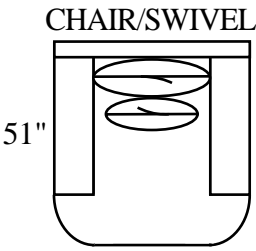

MEASUREMENTS ARE APPROXIMATE

BELLAGIO

SOFA

51"

104"

LOVESEAT

51"

77"

CHAIR/SWIVEL

51"

49"

CHAISE

80"

48"

*LAF 1 ARM CHAISE

84"

51"

116"

OTTOMAN

26"

46"

19"

STYLE INFORMATION

Overall Height: 41"
Arm Height: 25"
Seat Height: 21"