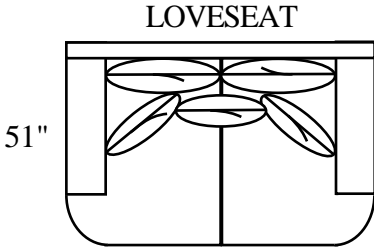

MEASUREMENTS ARE APPROXIMATE

BELLAGIO

SOFA

51"

104"

LOVESEAT

51"

77"

CHAIR/SWIVEL

51"

49"

CHAISE

80"

48"

*LAF 1 ARM CHAISE

84"

51"

116"

OTTOMAN

26"

46"

19"

STYLE INFORMATION

Overall Height: 41"
Arm Height: 25"
Seat Height: 21"