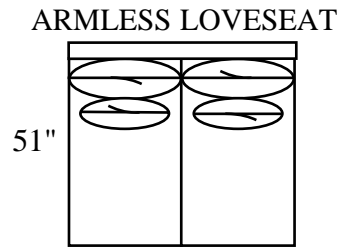

51"

42"

***RIGHT ARM
FACING (RAF)
PIECES ALSO
AVAILABLE**

ARMLESS SOFA

51"

84"

ARMLESS LOVESEAT

51"

56"

ARMLESS CHAIR

51"

28"

SQUARE CORNER

51"

51"

*LAF ARM SOFA RETURN

51"

116"

OTTOMAN

26"

46"

19"

STYLE INFORMATION

Overall Height: 41"
Arm Height: 25"
Seat Height: 21"