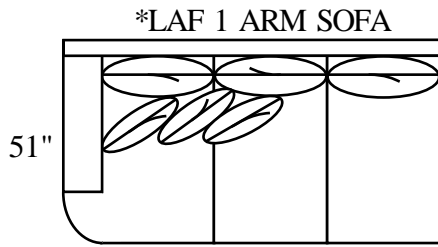

MEASUREMENTS ARE APPROXIMATE

BELLAGIO

SOFA

51"

104"

LOVESEAT

51"

77"

CHAIR/SWIVEL

51"

49"

CHAISE

80"

48"

*LAF 1 ARM CHAISE

84"

45"

*LAF 1 ARM SOFA

51"

94"

*LAF 1 ARM LOVESEAT

51"

68"

*LAF 1 ARM CHAIR

51"

116"

OTTOMAN

26"

46"

19"

STYLE INFORMATION

Overall Height: 41"
Arm Height: 25"
Seat Height: 21"