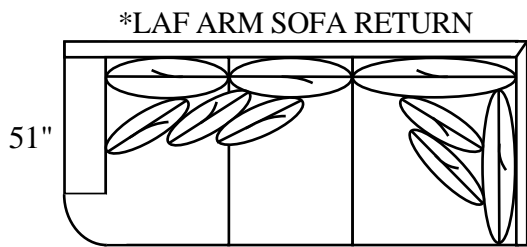

51"

42"

***RIGHT ARM
FACING (RAF)
PIECES ALSO
AVAILABLE**

ARMLESS SOFA

51"

84"

ARMLESS LOVESEAT

51"

56"

ARMLESS CHAIR

51"

28"

SQUARE CORNER

51"

51"

*LAF ARM SOFA RETURN

51"

116"

OTTOMAN

26"

46"

19"

STYLE INFORMATION

Overall Height: 41"
Arm Height: 25"
Seat Height: 21"