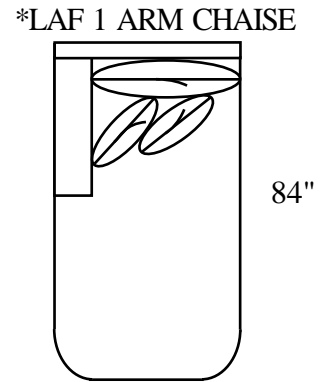

MEASUREMENTS ARE APPROXIMATE

BELLAGIO

SOFA

51"

104"

LOVESEAT

51"

77"

CHAIR/SWIVEL

51"

49"

CHAISE

80"

48"

*LAF 1 ARM CHAISE

84"

45"

*LAF 1 ARM SOFA

51"

94"

*LAF 1 ARM LOVESEAT

51"

68"

*LAF 1 ARM CHAIR

51"

116"

OTTOMAN

26"

46"

19"

STYLE INFORMATION

Overall Height: 41"
Arm Height: 25"
Seat Height: 21"