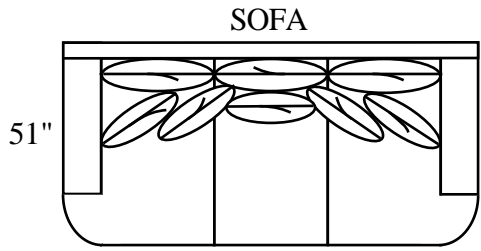

MEASUREMENTS ARE APPROXIMATE

BELLAGIO

SOFA

51"

104"

LOVESEAT

51"

77"

CHAIR/SWIVEL

51"

49"

CHAISE

80"

48"

*LAF 1 ARM CHAISE

84"

51"

116"

OTTOMAN

26"

46"

19"

STYLE INFORMATION

Overall Height: 41"
Arm Height: 25"
Seat Height: 21"