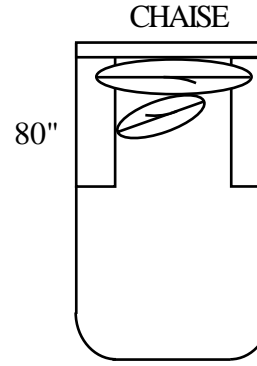

MEASUREMENTS ARE APPROXIMATE

BELLAGIO

SOFA

51"

104"

LOVESEAT

51"

77"

CHAIR/SWIVEL

51"

49"

CHAISE

80"

48"

*LAF 1 ARM CHAISE

84"

51"

116"

OTTOMAN

26"

46"

19"

STYLE INFORMATION

Overall Height: 41"
Arm Height: 25"
Seat Height: 21"