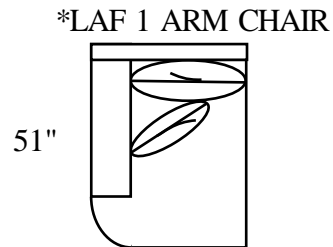

45"

*LAF 1 ARM SOFA

51"

94"

*LAF 1 ARM LOVESEAT

51"

68"

*LAF 1 ARM CHAIR

51"

42"

***RIGHT ARM
FACING (RAF)
PIECES ALSO
AVAILABLE**

ARMLESS SOFA

51"

84"

ARMLESS LOVESEAT

51"

51"

116"

OTTOMAN

26"

46"

19"

STYLE INFORMATION

Overall Height: 41"
Arm Height: 25"
Seat Height: 21"