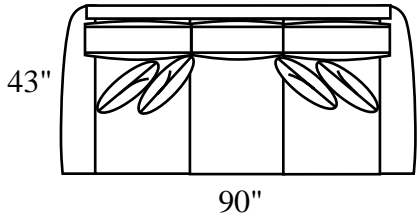

MEASUREMENTS ARE APPROXIMATE

HUNTER

SOFA/QN. SLPR

LOVESEAT

CHAIR/SWIVEL

OTTOMAN

CURVE

*LAF 1 ARM SOFA/QN. SLPR

*LAF 1 ARM LS

*LAF 1 ARM CHAIR

SQ. CORNER

*LAF 1 ARM CHAISE

*LAF SOFA RETURN

ARMLESS SOFA/QN. SLPR

ARMLESS LS

ARMLESS CHAIR

***RIGHT ARM
FACING (RAF)
PIECES ALSO
AVAILABLE**

ANGLE SOFA

19"

STYLE INFORMATION

Overall Height: 37"
Arm Height: 27"
Seat Height: 21"