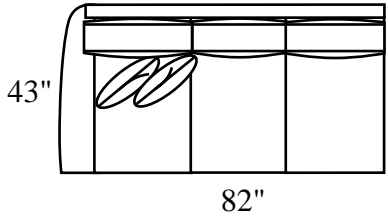

MEASUREMENTS ARE APPROXIMATE

HUNTER

SOFA/QN. SLPR

LOVESEAT

CHAIR/SWIVEL

OTTOMAN

CURVE

*LAF 1 ARM SOFA/QN. SLPR

*LAF 1 ARM LS

*LAF 1 ARM CHAIR

SQ. CORNER

*LAF 1 ARM CHAISE

*LAF SOFA RETURN

ARMLESS SOFA/QN. SLPR

ARMLESS LS

ARMLESS CHAIR

***RIGHT ARM
FACING (RAF)
PIECES ALSO
AVAILABLE**

ANGLE SOFA

19"

STYLE INFORMATION

Overall Height: 37"
Arm Height: 27"
Seat Height: 21"