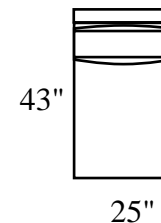

MEASUREMENTS ARE APPROXIMATE

HUNTER

SOFA/QN. SLPR

LOVESEAT

CHAIR/SWIVEL

OTTOMAN

CURVE

*LAF 1 ARM SOFA/QN. SLPR

*LAF 1 ARM LS

*LAF 1 ARM CHAIR

SQ. CORNER

*LAF 1 ARM CHAISE

*LAF SOFA RETURN

ARMLESS SOFA/QN. SLPR

ARMLESS LS

ARMLESS CHAIR

***RIGHT ARM
FACING (RAF)
PIECES ALSO
AVAILABLE**

ANGLE SOFA

19"

STYLE INFORMATION

Overall Height: 37"
Arm Height: 27"
Seat Height: 21"