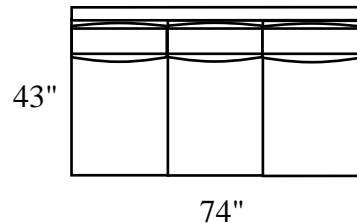

MEASUREMENTS ARE APPROXIMATE

HUNTER

SOFA/QN. SLPR

LOVESEAT

CHAIR/SWIVEL

OTTOMAN

CURVE

*LAF 1 ARM SOFA/QN. SLPR

*LAF 1 ARM LS

*LAF 1 ARM CHAIR

SQ. CORNER

*LAF 1 ARM CHAISE

*LAF SOFA RETURN

ARMLESS SOFA/QN. SLPR

ARMLESS LS

ARMLESS CHAIR

***RIGHT ARM
FACING (RAF)
PIECES ALSO
AVAILABLE**

ANGLE SOFA

19"

STYLE INFORMATION

Overall Height: 37"
Arm Height: 27"
Seat Height: 21"