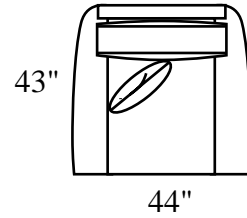

MEASUREMENTS ARE APPROXIMATE

HUNTER

SOFA/QN. SLPR

LOVESEAT

CHAIR/SWIVEL

OTTOMAN

CURVE

*LAF 1 ARM SOFA/QN. SLPR

***RIGHT ARM
FACING (RAF)
PIECES ALSO
AVAILABLE**

ANGLE SOFA

19"

STYLE INFORMATION

Overall Height: 37"
Arm Height: 27"
Seat Height: 21"