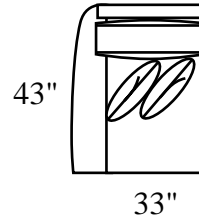

MEASUREMENTS ARE APPROXIMATE

HUNTER

SOFA/QN. SLPR

LOVESEAT

CHAIR/SWIVEL

OTTOMAN

CURVE

*LAF 1 ARM SOFA/QN. SLPR

*LAF 1 ARM LS

*LAF 1 ARM CHAIR

SQ. CORNER

*LAF 1 ARM CHAISE

*LAF SOFA RETURN

ARMLESS SOFA/QN. SLPR

ARMLESS LS

ARMLESS CHAIR

***RIGHT ARM
FACING (RAF)
PIECES ALSO
AVAILABLE**

ANGLE SOFA

19"

STYLE INFORMATION

Overall Height: 37"
Arm Height: 27"
Seat Height: 21"