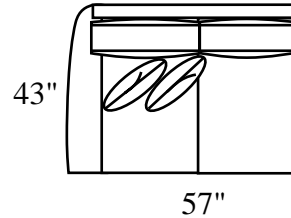

MEASUREMENTS ARE APPROXIMATE

HUNTER

SOFA/QN. SLPR

LOVESEAT

CHAIR/SWIVEL

OTTOMAN

CURVE

*LAF 1 ARM SOFA/QN. SLPR

*LAF 1 ARM LS

*LAF 1 ARM CHAIR

SQ. CORNER

*LAF 1 ARM CHAISE

*LAF SOFA RETURN

ARMLESS SOFA/QN. SLPR

ARMLESS LS

ARMLESS CHAIR

***RIGHT ARM
FACING (RAF)
PIECES ALSO
AVAILABLE**

ANGLE SOFA

19"

STYLE INFORMATION

Overall Height: 37"
Arm Height: 27"
Seat Height: 21"