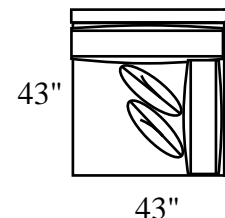

MEASUREMENTS ARE APPROXIMATE

HUNTER

SQ. CORNER

***RIGHT ARM
FACING (RAF)
PIECES ALSO
AVAILABLE**

19"

STYLE INFORMATION

Overall Height: 37"
Arm Height: 27"
Seat Height: 21"