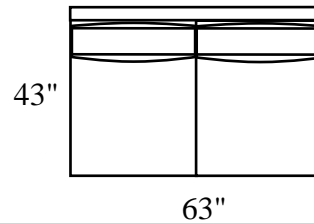

MEASUREMENTS ARE APPROXIMATE

HUNTER

SOFA/QN. SLPR

LOVESEAT

CHAIR/SWIVEL

OTTOMAN

CURVE

*LAF 1 ARM SOFA/QN. SLPR

*LAF 1 ARM LS

*LAF 1 ARM CHAIR

SQ. CORNER

*LAF 1 ARM CHAISE

*LAF SOFA RETURN

ARMLESS SOFA/QN. SLPR

ARMLESS LS

ARMLESS CHAIR

***RIGHT ARM
FACING (RAF)
PIECES ALSO
AVAILABLE**

ANGLE SOFA

19"

STYLE INFORMATION

Overall Height: 37"
Arm Height: 27"
Seat Height: 21"