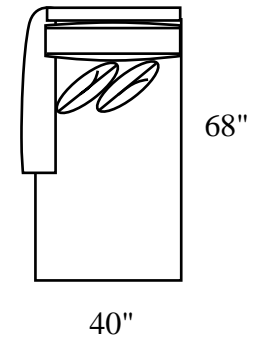

MEASUREMENTS ARE APPROXIMATE

HUNTER

SOFA/QN. SLPR

LOVESEAT

CHAIR/SWIVEL

OTTOMAN

CURVE

*LAF 1 ARM SOFA/QN. SLPR

*LAF 1 ARM LS

*LAF 1 ARM CHAIR

SQ. CORNER

*LAF 1 ARM CHAISE

*LAF SOFA RETURN

ARMLESS SOFA/QN. SLPR

ARMLESS LS

ARMLESS CHAIR

***RIGHT ARM
FACING (RAF)
PIECES ALSO
AVAILABLE**

ANGLE SOFA

19"

STYLE INFORMATION

Overall Height: 37"
Arm Height: 27"
Seat Height: 21"