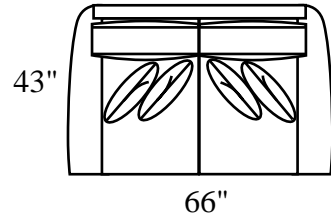

MEASUREMENTS ARE APPROXIMATE

HUNTER

SOFA/QN. SLPR

LOVESEAT

CHAIR/SWIVEL

OTTOMAN

CURVE

*LAF 1 ARM SOFA/QN. SLPR

***RIGHT ARM
FACING (RAF)
PIECES ALSO
AVAILABLE**

ANGLE SOFA

19"

STYLE INFORMATION

Overall Height: 37"
Arm Height: 27"
Seat Height: 21"