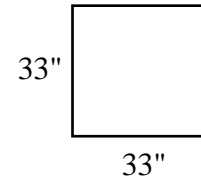

MEASUREMENTS ARE APPROXIMATE

HUNTER

SOFA/QN. SLPR

LOVESEAT

CHAIR/SWIVEL

OTTOMAN

CURVE

*LAF 1 ARM SOFA/QN. SLPR

***RIGHT ARM
FACING (RAF)
PIECES ALSO
AVAILABLE**

ANGLE SOFA

19"

STYLE INFORMATION

Overall Height: 37"
Arm Height: 27"
Seat Height: 21"