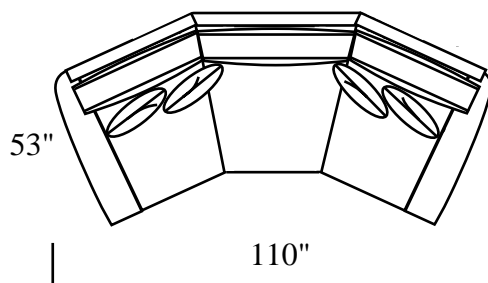

*LAF 1 ARM LS

*LAF 1 ARM CHAIR

SQ. CORNER

*LAF 1 ARM CHAISE

*LAF SOFA RETURN

ARMLESS SOFA/QN. SLPR

ARMLESS LS

ARMLESS CHAIR

***RIGHT ARM
FACING (RAF)
PIECES ALSO
AVAILABLE**

ANGLE SOFA

19"

STYLE INFORMATION

Overall Height: 37"
Arm Height: 27"
Seat Height: 21"