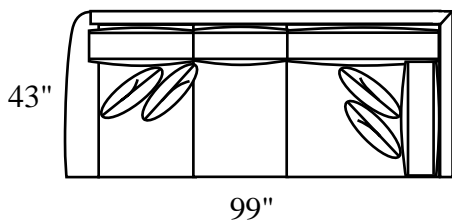

MEASUREMENTS ARE APPROXIMATE

HUNTER

SOFA/QN. SLPR

LOVESEAT

CHAIR/SWIVEL

OTTOMAN

CURVE

*LAF 1 ARM SOFA/QN. SLPR

*LAF 1 ARM LS

*LAF 1 ARM CHAIR

SQ. CORNER

*LAF 1 ARM CHAISE

*LAF SOFA RETURN

ARMLESS SOFA/QN. SLPR

ARMLESS LS

ARMLESS CHAIR

***RIGHT ARM
FACING (RAF)
PIECES ALSO
AVAILABLE**

ANGLE SOFA

19"

STYLE INFORMATION

Overall Height: 37"
Arm Height: 27"
Seat Height: 21"