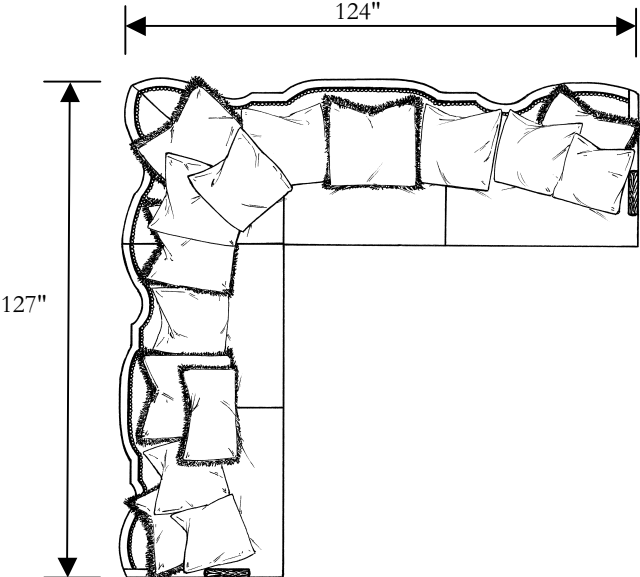

# Alexander

Sofa

Width: 99"  
Depth: 49"  
Height: 45"  
Arm Height: 27"  
Seat Depth: 18"  
Seat Height: 21"

\*LAF Sofa With Return

Width: 124"  
Depth: 49"  
Height: 45"  
Arm Height: 27"  
Seat Depth: 18"  
Seat Height: 21"

\*LAF One Arm Sofa

Width: 78"  
Depth: 49"  
Height: 45"  
Arm Height: 27"  
Seat Depth: 18"  
Seat Height: 21"

# Alexander

2 Pc. Sectional

\* Scale 1' : 1/4"