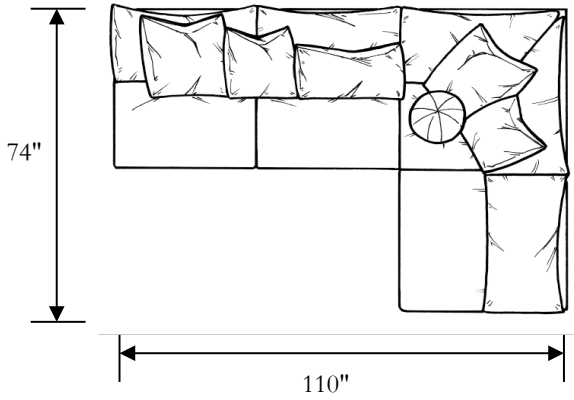

Allen

Armless Loveseat

Width: 72"
Depth: 38"
Height: 36"
Seat Depth: 23"
Seat Height: 21"

Armless Chair

Width: 36"
Depth: 38"
Height: 36"
Seat Depth: 23"
Seat Height: 21"

Square Corner

Width: 38"
Depth: 38"
Height: 36"
Seat Depth: 23"
Seat Height: 21"

Chaise

Width: 36"
Depth: 60"
Height: 36"
Seat Height: 21"

Allen

3 Pc. Sectional

4 Pc. Sectional

5 Pc. Sectional