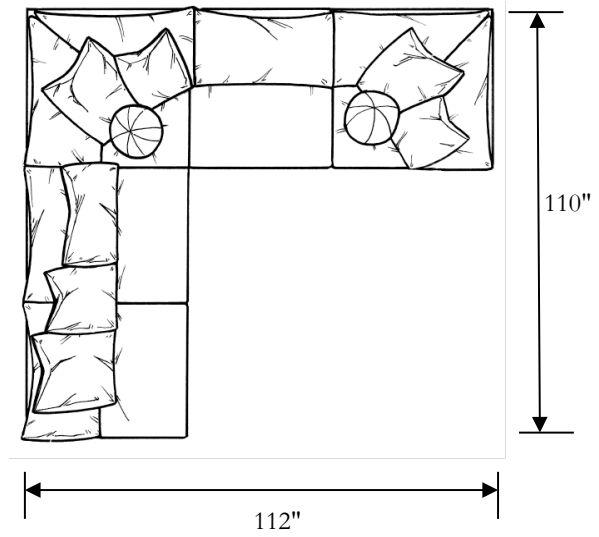

Allen

Armless Loveseat

Width: 72"
Depth: 38"
Height: 36"
Seat Depth: 23"
Seat Height: 21"

Armless Chair

Width: 36"
Depth: 38"
Height: 36"
Seat Depth: 23"
Seat Height: 21"

Square Corner

Width: 38"
Depth: 38"
Height: 36"
Seat Depth: 23"
Seat Height: 21"

Chaise

Width: 36"
Depth: 60"
Height: 36"
Seat Height: 21"

Allen

3 Pc. Sectional

4 Pc. Sectional

5 Pc. Sectional