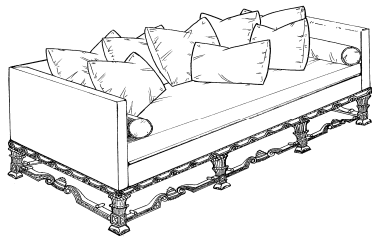

Antonio

Sofa

Width: 84"
Depth: 36"
Height: 43"
Arm Height: 32"
Seat Depth: 20"
Seat Height: 22"

Daybed

Width: 84"
Depth: 36"
Height: 35"
Arm Height: 32"
Seat Depth: 20"
Seat Height: 22"