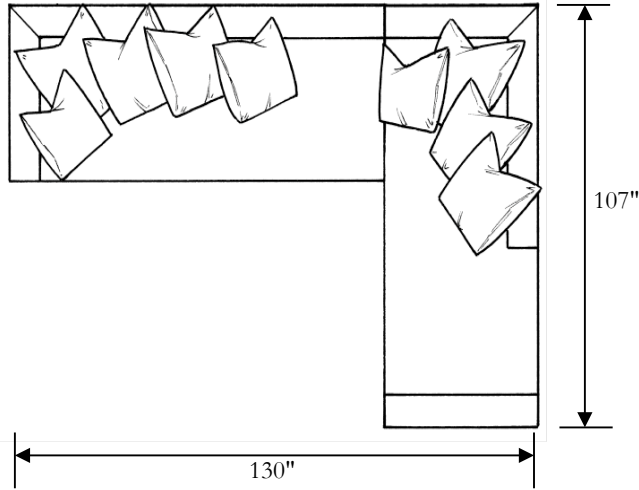

Sofa

Width: 106"
 Depth: 41"
 Height: 39"
 Arm Height: 31"
 Seat Depth: 21"
 Seat Height: 21"

Sofa With A View

Width: 107"
 Depth: 41"
 Height: 39"
 Arm Height: 31"
 Seat Depth: 21"
 Seat Height: 21"

*LAF Tete A Tete

Width: 107"
 Depth: 41"
 Height: 39"
 Arm Height: 31"
 Seat Depth: 21"
 Seat Height: 21"

*Left View Sofa

Width: 107"
 Depth: 41"
 Height: 39"
 Arm Height: 31"
 Seat Depth: 21"
 Seat Height: 21"

*LAF 1 Arm Chaise

Width: 41"
 Depth: 98"
 Height: 39"
 Arm Height: 31"
 Seat Depth: 21"
 Seat Height: 21"

*LAF 1 Arm Sofa

Width: 89"
 Depth: 41"
 Height: 39"
 Arm Height: 31"
 Seat Depth: 21"
 Seat Height: 21"

Moderna

Ari

04/01/10

Armless Sofa

Width: 87"
Depth: 41"
Height: 39"
Seat Depth: 21"
Seat Height: 21"

Square Corner

Width: 41"
Depth: 41"
Height: 39"
Seat Depth: 21"
Seat Height: 21"

2 Pc. Sectional

2 Pc. Sectional

2 Pc. Sectional