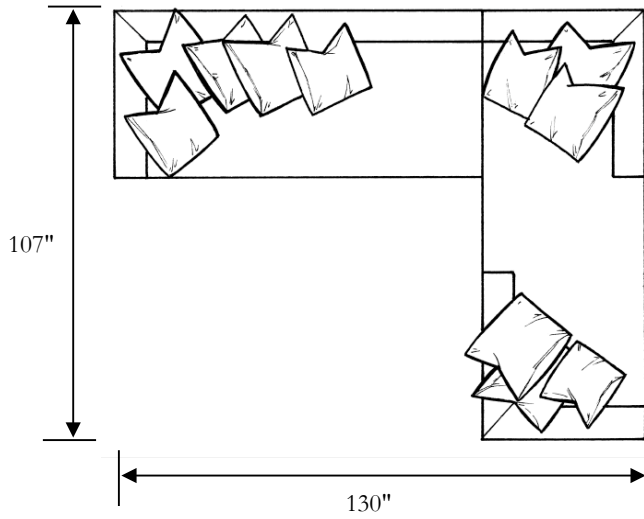

Sofa

Width: 106"
 Depth: 41"
 Height: 39"
 Arm Height: 31"
 Seat Depth: 21"
 Seat Height: 21"

Sofa With A View

Width: 107"
 Depth: 41"
 Height: 39"
 Arm Height: 31"
 Seat Depth: 21"
 Seat Height: 21"

*LAF Tete A Tete

Width: 107"
 Depth: 41"
 Height: 39"
 Arm Height: 31"
 Seat Depth: 21"
 Seat Height: 21"

*Left View Sofa

Width: 107"
 Depth: 41"
 Height: 39"
 Arm Height: 31"
 Seat Depth: 21"
 Seat Height: 21"

*LAF 1 Arm Chaise

Width: 41"
 Depth: 98"
 Height: 39"
 Arm Height: 31"
 Seat Depth: 21"
 Seat Height: 21"

*LAF 1 Arm Sofa

Width: 89"
 Depth: 41"
 Height: 39"
 Arm Height: 31"
 Seat Depth: 21"
 Seat Height: 21"

Moderna

Ari

04/01/10

Armless Sofa

Width: 87"
Depth: 41"
Height: 39"
Seat Depth: 21"
Seat Height: 21"

Square Corner

Width: 41"
Depth: 41"
Height: 39"
Seat Depth: 21"
Seat Height: 21"

2 Pc. Sectional

2 Pc. Sectional

2 Pc. Sectional