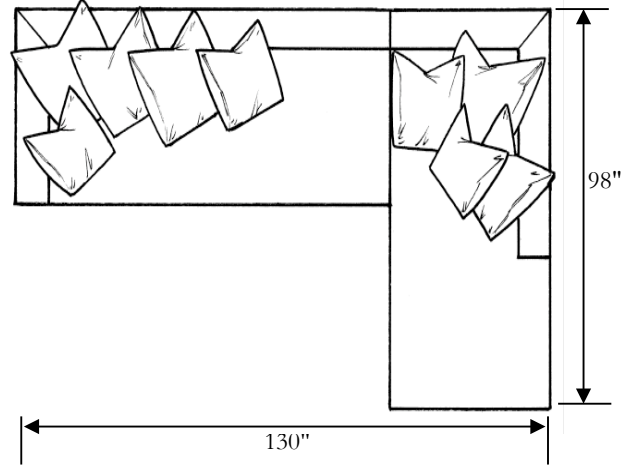

Sofa

Width: 106"
 Depth: 41"
 Height: 39"
 Arm Height: 31"
 Seat Depth: 21"
 Seat Height: 21"

Sofa With A View

Width: 107"
 Depth: 41"
 Height: 39"
 Arm Height: 31"
 Seat Depth: 21"
 Seat Height: 21"

*LAF Tete A Tete

Width: 107"
 Depth: 41"
 Height: 39"
 Arm Height: 31"
 Seat Depth: 21"
 Seat Height: 21"

*Left View Sofa

Width: 107"
 Depth: 41"
 Height: 39"
 Arm Height: 31"
 Seat Depth: 21"
 Seat Height: 21"

*LAF 1 Arm Chaise

Width: 41"
 Depth: 98"
 Height: 39"
 Arm Height: 31"
 Seat Depth: 21"
 Seat Height: 21"

*LAF 1 Arm Sofa

Width: 89"
 Depth: 41"
 Height: 39"
 Arm Height: 31"
 Seat Depth: 21"
 Seat Height: 21"

Moderna

Ari

04/01/10

Armless Sofa

Width: 87"
Depth: 41"
Height: 39"
Seat Depth: 21"
Seat Height: 21"

Square Corner

Width: 41"
Depth: 41"
Height: 39"
Seat Depth: 21"
Seat Height: 21"

2 Pc. Sectional

2 Pc. Sectional

2 Pc. Sectional