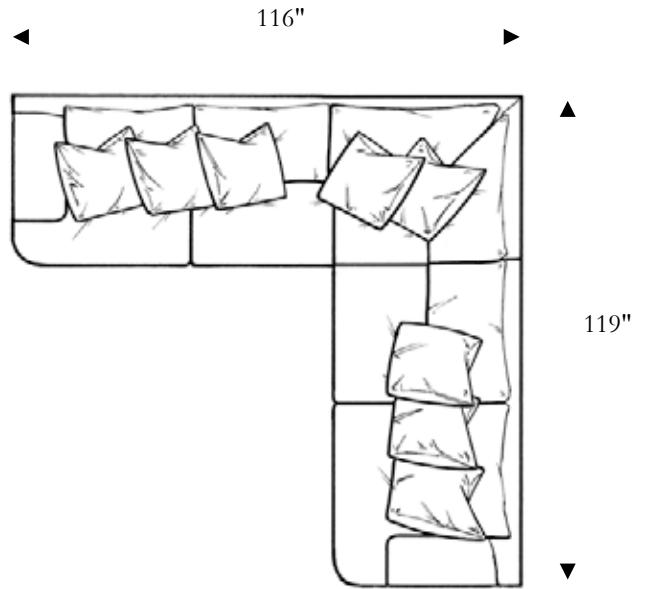

2 Pc. Sectional