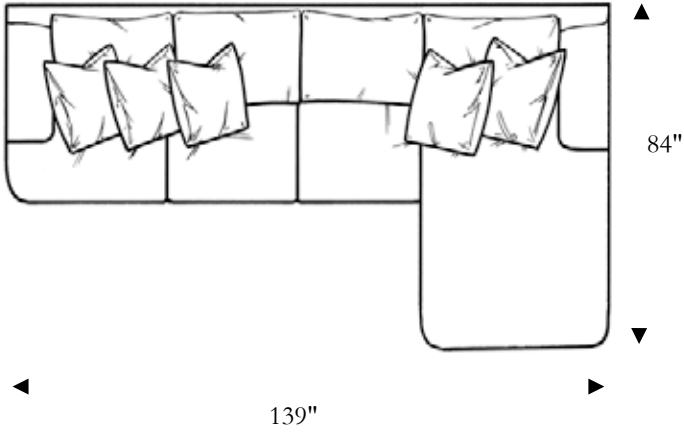

Bellagio

2 Pc. Sectional