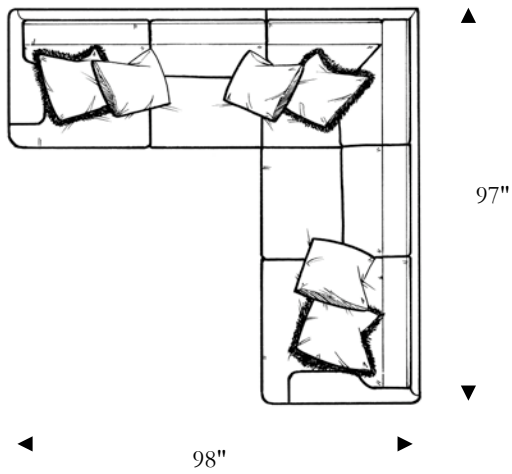

# Beverly

Sofa / Queen Sleeper

Width: 85"  
 Depth: 42"  
 Height: 35"  
 Arm Height: 26"  
 Seat Depth: 24"  
 Seat Height: 20"

Loveseat

Width: 60"  
 Depth: 42"  
 Height: 35"  
 Arm Height: 26"  
 Seat Depth: 24"  
 Seat Height: 20"

Chair / Swivel Chair

Width: 40"  
 Depth: 42"  
 Height: 35"  
 Arm Height: 26"  
 Seat Depth: 24"  
 Seat Height: 20"

Ottoman

Width: 36"  
 Depth: 29"  
 Height: 20"

Angle Sofa

Width: 111"  
 Depth: 53"  
 Height: 35"  
 Arm Height: 26"  
 Seat Depth: 24"  
 Seat Height: 20"

\*LAF 1 Arm Chaise

Width: 36"  
 Depth: 67"  
 Height: 35"  
 Arm Height: 26"  
 Seat Depth: 39"  
 Seat Height: 20"

Curve

Width: 53"  
 Depth: 53"  
 Height: 35"  
 Seat Depth: 24"  
 Seat Height: 20"

# Beverly

2 Pc. Sectional

2 Pc. Sectional

2 Pc. Sectional

3 Pc. Sectional