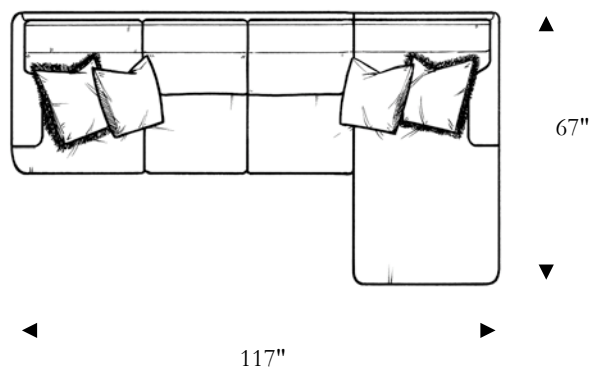

2 Pc. Sectional