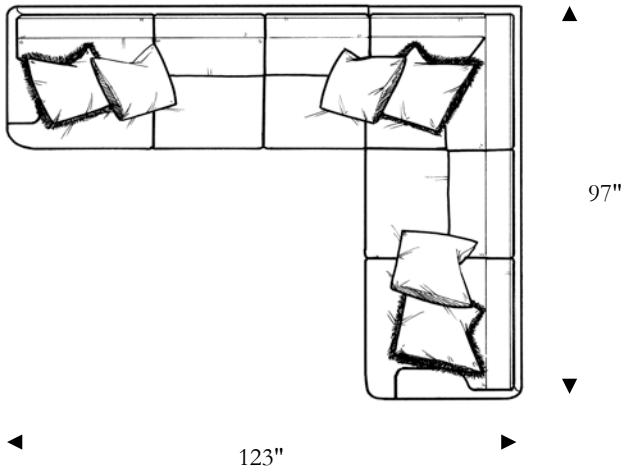

Beverly

2 Pc. Sectional