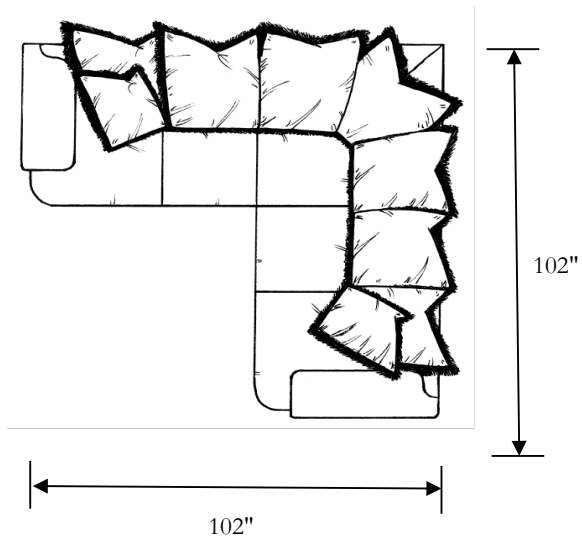

Casey

Sofa

Width: 95"
 Depth: 43"
 Height: 41"
 Arm Height: 28"
 Seat Depth: 21"
 Seat Height: 22"

Loveseat

Width: 70"
 Depth: 43"
 Height: 41"
 Arm Height: 28"
 Seat Depth: 21"
 Seat Height: 22"

Chair / Swivel Chair

Width: 46"
 Depth: 43"
 Height: 41"
 Arm Height: 28"
 Seat Depth: 21"
 Seat Height: 22"

Ottoman

Width: 25"
 Depth: 33"
 Height: 19"

*LAF Sofa With Return

Width: 102"
 Depth: 43"
 Height: 41"
 Arm Height: 28"
 Seat Depth: 21"
 Seat Height: 22"

*LAF 1 Arm Sofa

Width: 85"
 Depth: 43"
 Height: 41"
 Arm Height: 28"
 Seat Depth: 21"
 Seat Height: 22"

*Right Arm Facing (RAF) Pieces also available

Casey

*LAF 1 Arm Loveseat

Width: 59"
Depth: 43"
Height: 41"
Arm Height: 28"
Seat Depth: 21"
Seat Height: 22"

*LAF 1 Arm Chaise

Width: 41"
Depth: 68"
Height: 41"
Seat Height: 22"

Curve

Width: 52"
Depth: 52"
Height: 41"
Seat Depth: 21"
Seat Height: 22"

Casey

2 Pc. Sectional

2 Pc. Sectional

3 Pc. Sectional