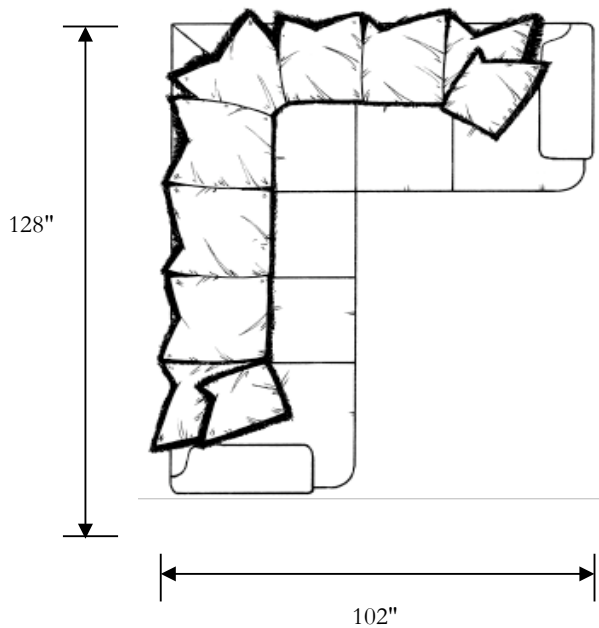

Casey

Sofa

Width: 95"
 Depth: 43"
 Height: 41"
 Arm Height: 28"
 Seat Depth: 21"
 Seat Height: 22"

Loveseat

Width: 70"
 Depth: 43"
 Height: 41"
 Arm Height: 28"
 Seat Depth: 21"
 Seat Height: 22"

Chair / Swivel Chair

Width: 46"
 Depth: 43"
 Height: 41"
 Arm Height: 28"
 Seat Depth: 21"
 Seat Height: 22"

Ottoman

Width: 25"
 Depth: 33"
 Height: 19"

*LAF Sofa With Return

Width: 102"
 Depth: 43"
 Height: 41"
 Arm Height: 28"
 Seat Depth: 21"
 Seat Height: 22"

*LAF 1 Arm Sofa

Width: 85"
 Depth: 43"
 Height: 41"
 Arm Height: 28"
 Seat Depth: 21"
 Seat Height: 22"

*Right Arm Facing (RAF) Pieces also available

Casey

*LAF 1 Arm Loveseat

Width: 59"
Depth: 43"
Height: 41"
Arm Height: 28"
Seat Depth: 21"
Seat Height: 22"

*LAF 1 Arm Chaise

Width: 41"
Depth: 68"
Height: 41"
Seat Height: 22"

Curve

Width: 52"
Depth: 52"
Height: 41"
Seat Depth: 21"
Seat Height: 22"

Casey

2 Pc. Sectional

2 Pc. Sectional

3 Pc. Sectional