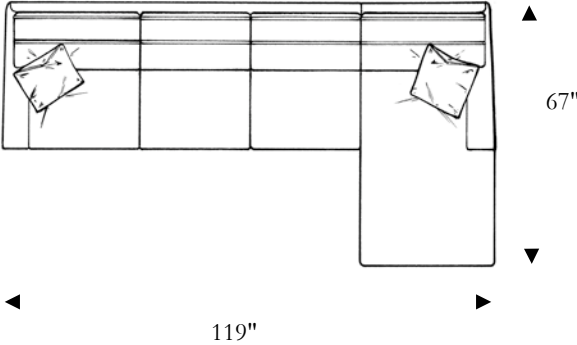

Charleston

2 Pc. Sectional