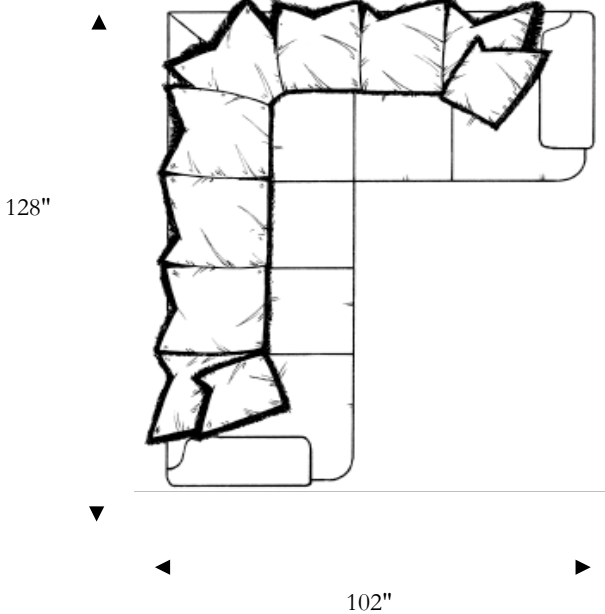

Christie

2 Pc. Sectional