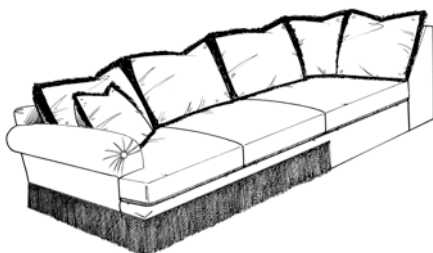

Chair / Swivel Chair

Ottoman

Width: 46"  
 Depth: 43"  
 Height: 41"  
 Arm Height: 28"  
 Seat Depth: 21"  
 Seat Height: 22"

Width: 25"  
 Depth: 33"  
 Height: 19"

\*LAF Sofa With Return

\*LAF 1 Arm Sofa

Width: 102"  
 Depth: 43"  
 Height: 41"  
 Arm Height: 28"  
 Seat Depth: 21"  
 Seat Height: 22"

Width: 85"  
 Depth: 43"  
 Height: 41"  
 Arm Height: 28"  
 Seat Depth: 21"  
 Seat Height: 22"