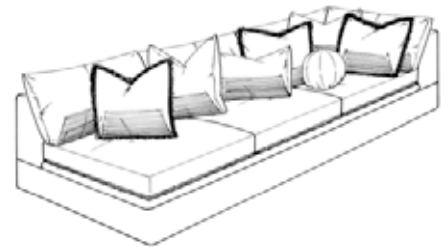

Conner

Sofa

Width: 120"
 Depth: 43"
 Height: 37"
 Arm Height: 31"
 Seat Depth: 28"
 Seat Height: 21"

*RAF 1 Arm Sofa

Width: 113"
 Depth: 43"
 Height: 37"
 Arm Height: 31"
 Seat Depth: 28"
 Seat Height: 21"

*RAF 1 Arm Loveseat

Width: 78"
 Depth: 43"
 Height: 37"
 Arm Height: 31"
 Seat Depth: 28"
 Seat Height: 21"

*RAF Corner Chaise

Width: 43"
 Depth: 81"
 Height: 37"
 Arm Height: 31"
 Seat Depth: 72"
 Seat Height: 21"

Square Corner

Width: 43"
 Depth: 43"
 Height: 37"
 Arm Height: 31"
 Seat Depth: 28"
 Seat Height: 21"

Armless Sofa

Width: 104"
 Depth: 43"
 Height: 37"
 Arm Height: 31"
 Seat Depth: 28"
 Seat Height: 21"

Conner

Armless Loveseat

Width: 70"
Depth: 43"
Height: 37"
Arm Height: 31"
Seat Depth: 28"
Seat Height: 21"

Armless Chair

Width: 35"
Depth: 43"
Height: 37"
Arm Height: 31"
Seat Depth: 28"
Seat Height: 21"

Bumper Ottoman