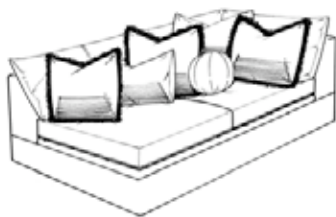

Conner

Sofa

Width: 120"
 Depth: 43"
 Height: 37"
 Arm Height: 31"
 Seat Depth: 28"
 Seat Height: 21"

*RAF 1 Arm Sofa

Width: 113"
 Depth: 43"
 Height: 37"
 Arm Height: 31"
 Seat Depth: 28"
 Seat Height: 21"

*RAF 1 Arm Loveseat

Width: 78"
 Depth: 43"
 Height: 37"
 Arm Height: 31"
 Seat Depth: 28"
 Seat Height: 21"

*RAF Corner Chaise

Width: 43"
 Depth: 81"
 Height: 37"
 Arm Height: 31"
 Seat Depth: 72"
 Seat Height: 21"

Square Corner

Width: 43"
 Depth: 43"
 Height: 37"
 Arm Height: 31"
 Seat Depth: 28"
 Seat Height: 21"

Armless Sofa

Width: 104"
 Depth: 43"
 Height: 37"
 Arm Height: 31"
 Seat Depth: 28"
 Seat Height: 21"