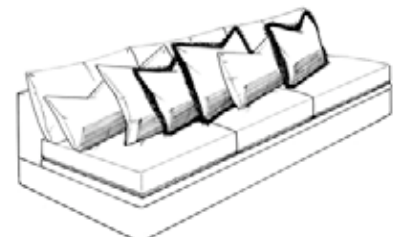

Conner

Sofa

Width: 120"
 Depth: 43"
 Height: 37"
 Arm Height: 31"
 Seat Depth: 28"
 Seat Height: 21"

*RAF 1 Arm Sofa

Width: 113"
 Depth: 43"
 Height: 37"
 Arm Height: 31"
 Seat Depth: 28"
 Seat Height: 21"

*RAF 1 Arm Loveseat

Width: 78"
 Depth: 43"
 Height: 37"
 Arm Height: 31"
 Seat Depth: 28"
 Seat Height: 21"

*RAF Corner Chaise

Width: 43"
 Depth: 81"
 Height: 37"
 Arm Height: 31"
 Seat Depth: 72"
 Seat Height: 21"

Square Corner

Width: 43"
 Depth: 43"
 Height: 37"
 Arm Height: 31"
 Seat Depth: 28"
 Seat Height: 21"

Armless Sofa

Width: 104"
 Depth: 43"
 Height: 37"
 Arm Height: 31"
 Seat Depth: 28"
 Seat Height: 21"