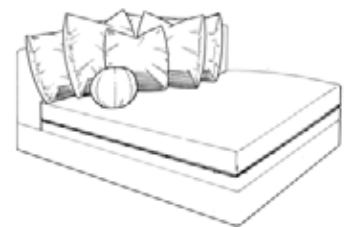

Conner

Sofa

Width: 120"
 Depth: 43"
 Height: 37"
 Arm Height: 31"
 Seat Depth: 28"
 Seat Height: 21"

*RAF 1 Arm Sofa

Width: 113"
 Depth: 43"
 Height: 37"
 Arm Height: 31"
 Seat Depth: 28"
 Seat Height: 21"

*RAF 1 Arm Loveseat

Width: 78"
 Depth: 43"
 Height: 37"
 Arm Height: 31"
 Seat Depth: 28"
 Seat Height: 21"

*RAF Corner Chaise

Width: 43"
 Depth: 81"
 Height: 37"
 Arm Height: 31"
 Seat Depth: 72"
 Seat Height: 21"

Square Corner

Width: 43"
 Depth: 43"
 Height: 37"
 Arm Height: 31"
 Seat Depth: 28"
 Seat Height: 21"

Armless Sofa

Width: 104"
 Depth: 43"
 Height: 37"
 Arm Height: 31"
 Seat Depth: 28"
 Seat Height: 21"

Width: 45"
Depth: 37"
Height: 21"

Ottoman

Width: 36"
Depth: 36"
Height: 21"

Conner

* Scale 1' : 1/4"

Conner