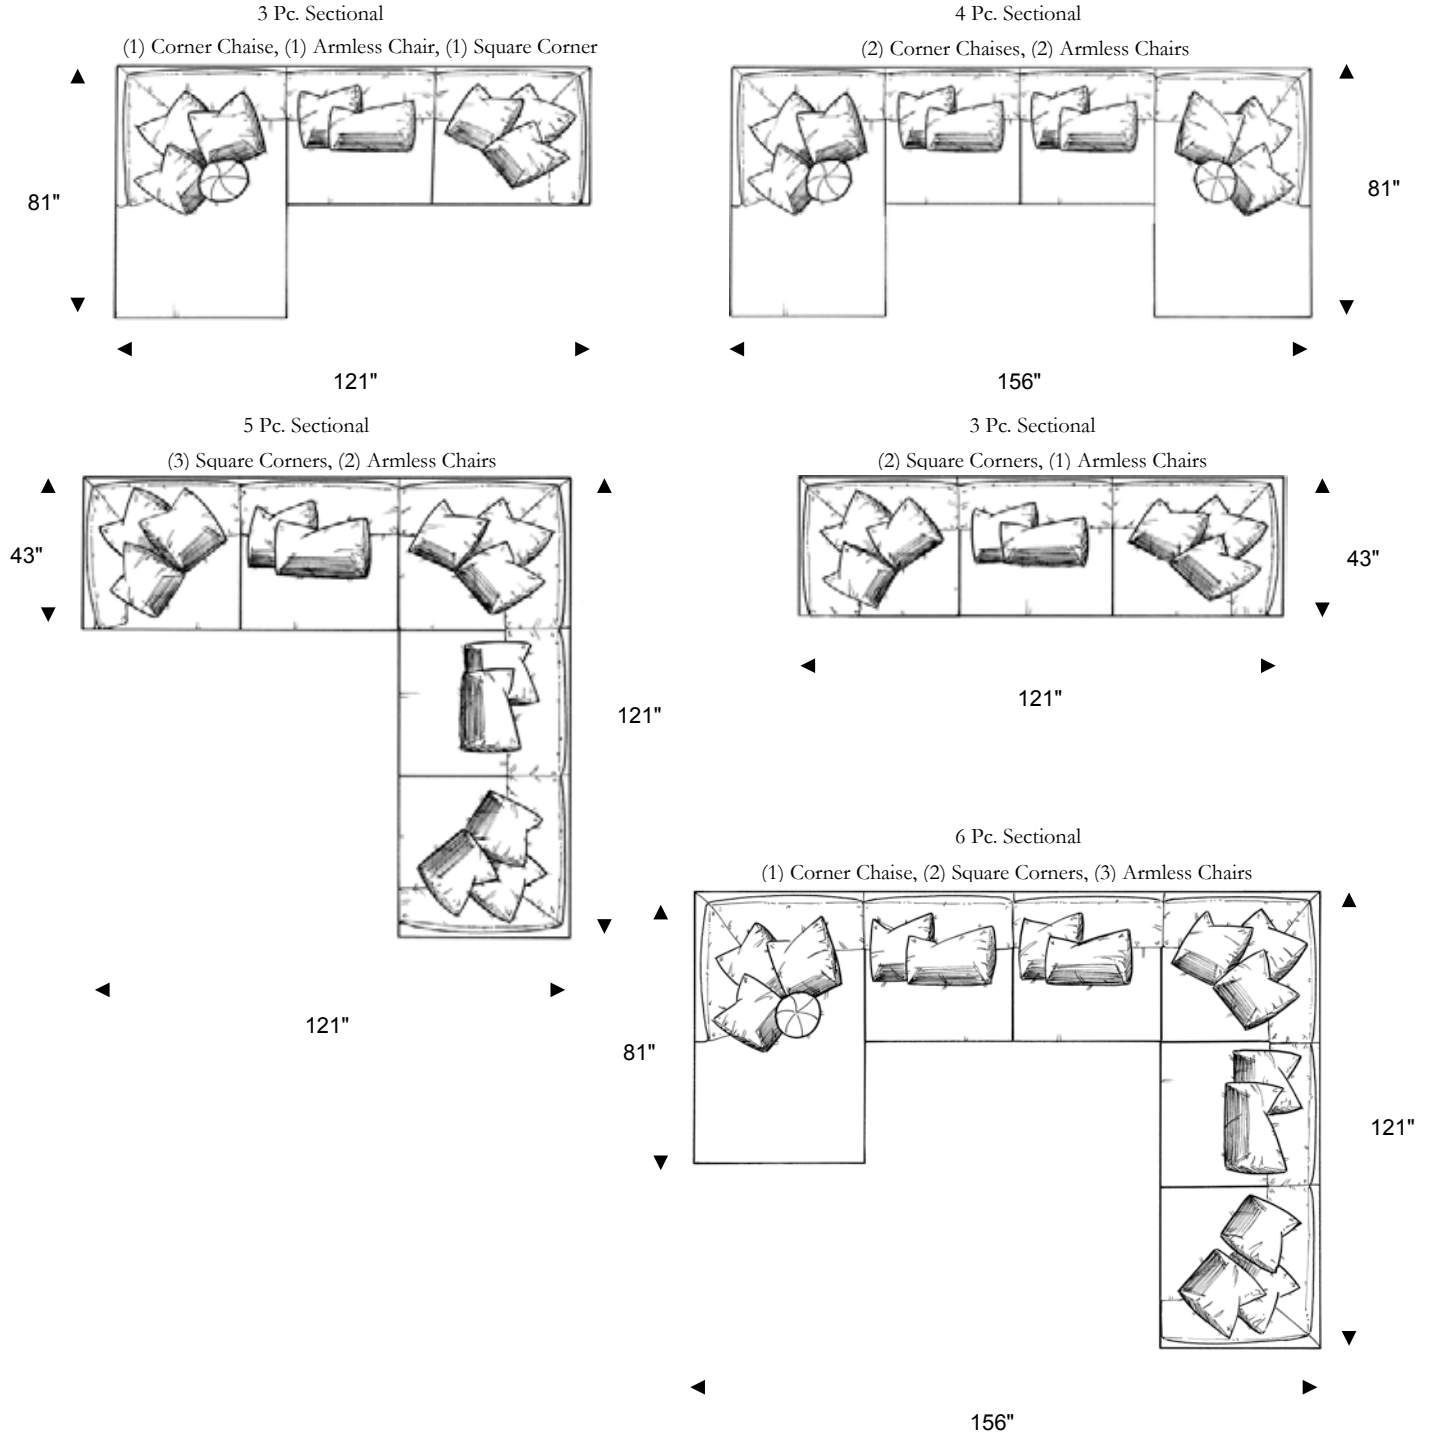

*RAF 1 Arm Loveseat

Width: 78"
 Depth: 43"
 Height: 37"
 Arm Height: 31"
 Seat Depth: 28"
 Seat Height: 21"

*RAF Corner Chaise

Width: 43"
 Depth: 81"
 Height: 37"
 Arm Height: 31"
 Seat Depth: 72"
 Seat Height: 21"

Square Corner

Width: 43"
 Depth: 43"
 Height: 37"
 Arm Height: 31"
 Seat Depth: 28"
 Seat Height: 21"

Armless Sofa

Width: 104"
 Depth: 43"
 Height: 37"
 Arm Height: 31"
 Seat Depth: 28"
 Seat Height: 21"

Conner

Armless Loveseat

Width: 70"
Depth: 43"
Height: 37"
Arm Height: 31"
Seat Depth: 28"
Seat Height: 21"

Armless Chair

Width: 35"
Depth: 43"
Height: 37"
Arm Height: 31"
Seat Depth: 28"
Seat Height: 21"

Bumper Ottoman

Width: 45"
Depth: 37"
Height: 21"

Ottoman

Width: 36"
Depth: 36"
Height: 21"

Conner

* Scale 1' : 1/4"

Conner