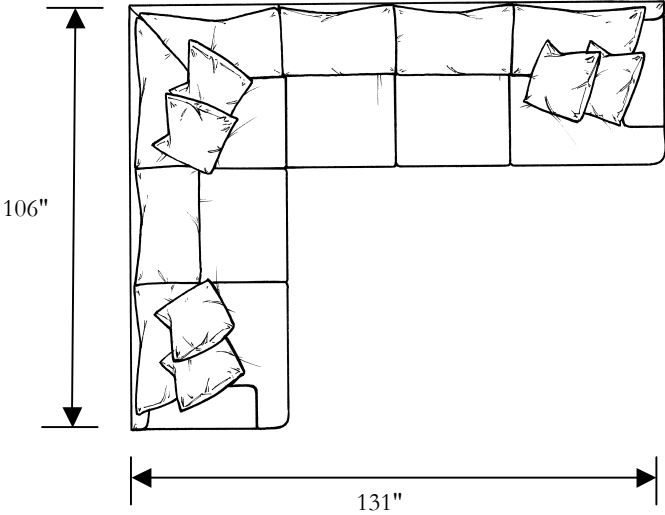

Width: 44"
 Depth: 44"
 Height: 41"
 Arm Height: 25"
 Seat Depth: 23"
 Seat Height: 21"

Ottoman

Width: 37"
 Depth: 28"
 Height: 21"

*LAF Sofa With Return

Width: 106"
 Depth: 44"
 Height: 41"
 Arm Height: 25"
 Seat Depth: 23"
 Seat Height: 21"

*LAF 1 Arm Chair

Width: 35"
 Depth: 44"
 Height: 41"
 Arm Height: 25"
 Seat Depth: 23"
 Seat Height: 21"

Armless Sofa

Width: 79"
 Depth: 44"
 Height: 41"
 Seat Depth: 23"
 Seat Height: 21"

Armless Loveseat

Width: 53"
 Depth: 44"
 Height: 41"
 Seat Depth: 23"
 Seat Height: 21"

Armless Chair

Width: 27"
 Depth: 44"
 Height: 41"
 Seat Depth: 23"
 Seat Height: 21"

*LAF 1 Arm Chaise

Width: 39"
 Depth: 75"
 Height: 41"
 Arm Height: 25"
 Seat Depth: 54"
 Seat Height: 21"

Curve

Width: 44"
 Depth: 44"
 Height: 41"
 Seat Depth: 23"
 Seat Height: 21"

*Right Arm Facing (RAF) Pieces also available

Dante

2 Pc. Sectional

* Scale 1' : 1/4"