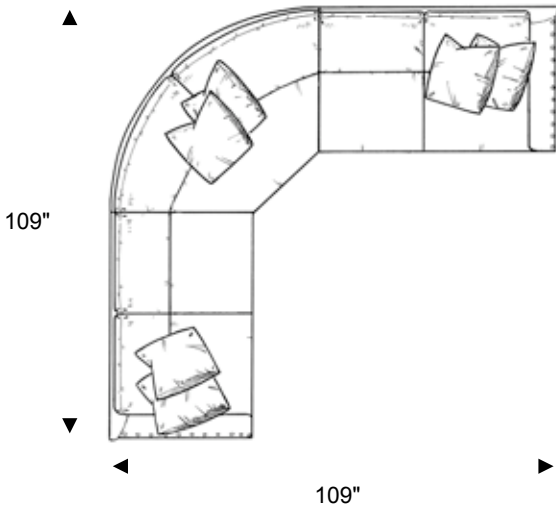

Dylan

Sofa / Queen Sleeper

Width: 85"
 Depth: 43"
 Height: 36"
 Arm Height: 25"
 Seat Depth: 23"
 Seat Height: 21"

Loveseat

Width: 61"
 Depth: 43"
 Height: 36"
 Arm Height: 25"
 Seat Depth: 23"
 Seat Height: 21"

*LAF 1 Arm Sofa / Queen Sleeper

Width: 80"
 Depth: 43"
 Height: 36"
 Arm Height: 25"
 Seat Depth: 23"
 Seat Height: 21"

Dylan

*LAF 1 Arm Loveseat

Width: 56"
 Depth: 43"
 Height: 36"
 Arm Height: 25"
 Seat Depth: 23"
 Seat Height: 21"

Armless Sofa / Queen Sleeper

Width: 74"
 Depth: 43"
 Height: 36"
 Seat Depth: 23"
 Seat Height: 21"

Armless Loveseat

Width: 63"
 Depth: 43"
 Height: 36"
 Seat Depth: 23"
 Seat Height: 21"

Armless Chair

Width: 25"
 Depth: 43"
 Height: 36"
 Seat Depth: 23"
 Seat Height: 21"

Curve

Width: 53"
 Depth: 53"
 Height: 36"
 Seat Depth: 22"
 Seat Height: 21"

Square Corner

Width: 43"
 Depth: 43"
 Height: 36"
 Seat Depth: 23"
 Seat Height: 21"

Dylan

2 Pc. Sectional

2 Pc. Sectional

3 Pc. Sectional