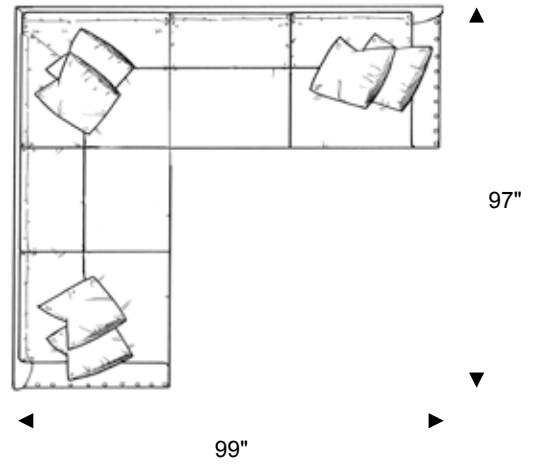

Dylan

Sofa / Queen Sleeper

Width: 85"
 Depth: 43"
 Height: 36"
 Arm Height: 25"
 Seat Depth: 23"
 Seat Height: 21"

Loveseat

Width: 61"
 Depth: 43"
 Height: 36"
 Arm Height: 25"
 Seat Depth: 23"
 Seat Height: 21"

Armless Sofa / Queen Sleeper

Width: 74"
 Depth: 43"
 Height: 36"
 Seat Depth: 23"
 Seat Height: 21"

Armless Loveseat

Width: 63"
 Depth: 43"
 Height: 36"
 Seat Depth: 23"
 Seat Height: 21"

Armless Chair

Width: 25"
 Depth: 43"
 Height: 36"
 Seat Depth: 23"
 Seat Height: 21"

Curve

Width: 53"
 Depth: 53"
 Height: 36"
 Seat Depth: 22"
 Seat Height: 21"

Square Corner

Width: 43"
 Depth: 43"
 Height: 36"
 Seat Depth: 23"
 Seat Height: 21"

Dylan

2 Pc. Sectional

2 Pc. Sectional

3 Pc. Sectional

2 Pc. Sectional

3 Pc. Sectional