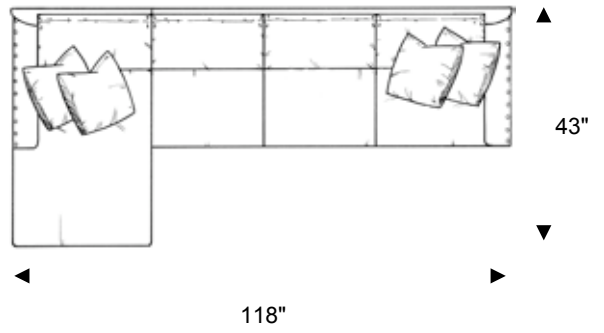

Dylan

Sofa / Queen Sleeper

Width: 85"
 Depth: 43"
 Height: 36"
 Arm Height: 25"
 Seat Depth: 23"
 Seat Height: 21"

Loveseat

Width: 61"
 Depth: 43"
 Height: 36"
 Arm Height: 25"
 Seat Depth: 23"
 Seat Height: 21"

Armless Sofa / Queen Sleeper

Width: 74"
 Depth: 43"
 Height: 36"
 Seat Depth: 23"
 Seat Height: 21"

Armless Loveseat

Width: 63"
 Depth: 43"
 Height: 36"
 Seat Depth: 23"
 Seat Height: 21"

Armless Chair

Width: 25"
 Depth: 43"
 Height: 36"
 Seat Depth: 23"
 Seat Height: 21"

Curve

Width: 53"
 Depth: 53"
 Height: 36"
 Seat Depth: 22"
 Seat Height: 21"

Square Corner

Width: 43"
 Depth: 43"
 Height: 36"
 Seat Depth: 23"
 Seat Height: 21"

Dylan

2 Pc. Sectional

2 Pc. Sectional

3 Pc. Sectional

2 Pc. Sectional

3 Pc. Sectional