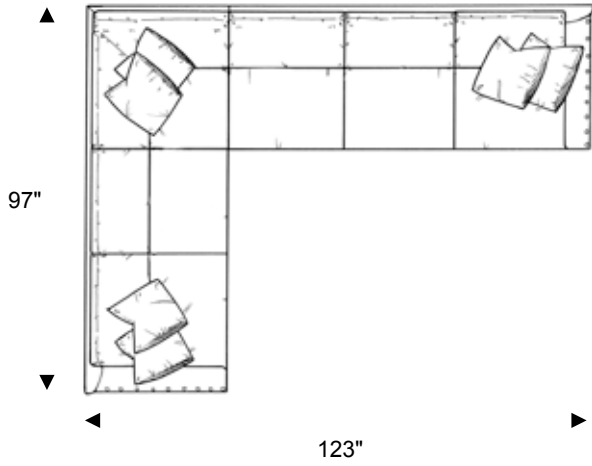

Dylan

Sofa / Queen Sleeper

Width: 85"
 Depth: 43"
 Height: 36"
 Arm Height: 25"
 Seat Depth: 23"
 Seat Height: 21"

Loveseat

Width: 61"
 Depth: 43"
 Height: 36"
 Arm Height: 25"
 Seat Depth: 23"
 Seat Height: 21"

Armless Sofa / Queen Sleeper

Width: 74"
 Depth: 43"
 Height: 36"
 Seat Depth: 23"
 Seat Height: 21"

Armless Loveseat

Width: 63"
 Depth: 43"
 Height: 36"
 Seat Depth: 23"
 Seat Height: 21"

Armless Chair

Width: 25"
 Depth: 43"
 Height: 36"
 Seat Depth: 23"
 Seat Height: 21"

Curve

Width: 53"
 Depth: 53"
 Height: 36"
 Seat Depth: 22"
 Seat Height: 21"

Square Corner

Width: 43"
 Depth: 43"
 Height: 36"
 Seat Depth: 23"
 Seat Height: 21"

Dylan

2 Pc. Sectional

2 Pc. Sectional

3 Pc. Sectional

2 Pc. Sectional

3 Pc. Sectional