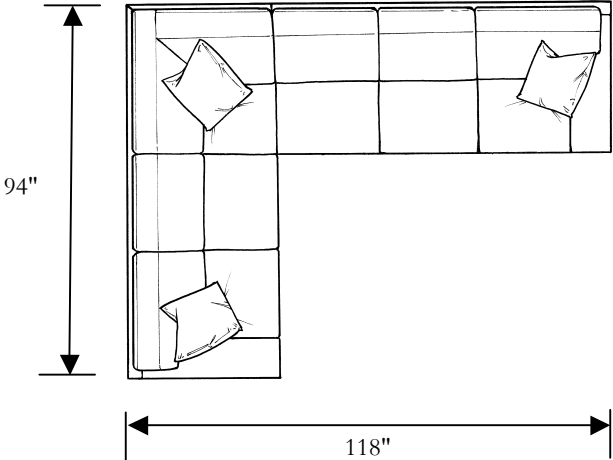

Finn

2 Pc. Sectional