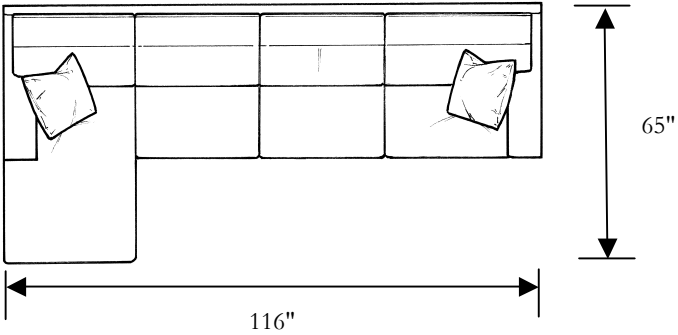

2 Pc. Sectional