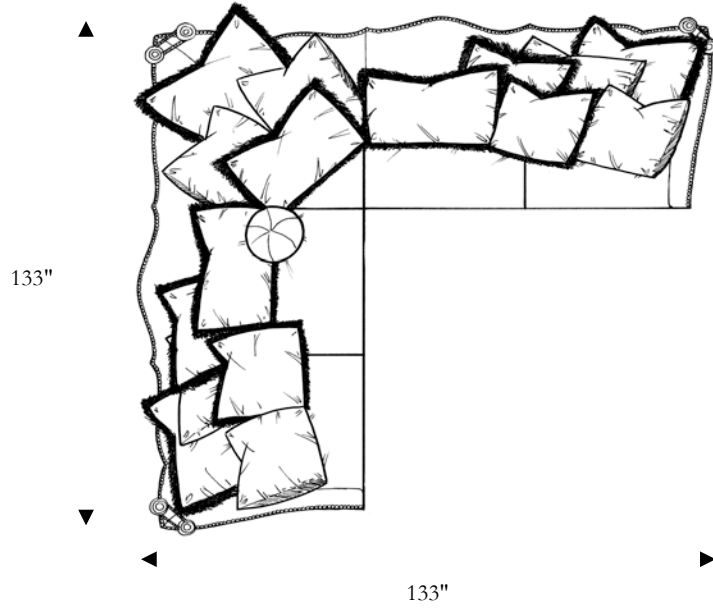

Francesca

2 Pc. Sectional