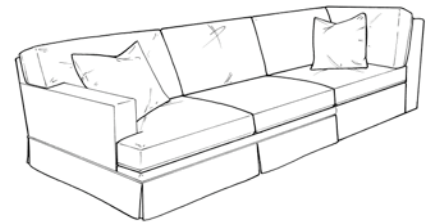

Hendrix

COMING SOON

Sofa

Width: 84"
 Depth: 41"
 Height: 35"
 Arm Height: 24"
 Seat Depth: 23"
 Seat Height: 20"

Chair

Width: 37"
 Depth: 41"
 Height: 35"
 Arm Height: 24"
 Seat Depth: 23"
 Seat Height: 20"

Ottoman

Width: 33"
 Depth: 26"
 Height: 20"

*LAF Sofa With Return

Width: 96"
 Depth: 41"
 Height: 35"
 Arm Height: 24"
 Seat Depth: 23"
 Seat Height: 20"

*LAF One Arm Sofa

Width: 78"
 Depth: 41"
 Height: 35"
 Arm Height: 24"
 Seat Depth: 23"
 Seat Height: 20"

*LAF One Arm Chaise

Width: 37"
 Depth: 67"
 Height: 35"
 Arm Height: 24"
 Seat Depth: 49"
 Seat Height: 20"

*Right Arm Facing (RAF) Pieces also available

Hendrix

2 Pc. Sectional

2 Pc. Sectional