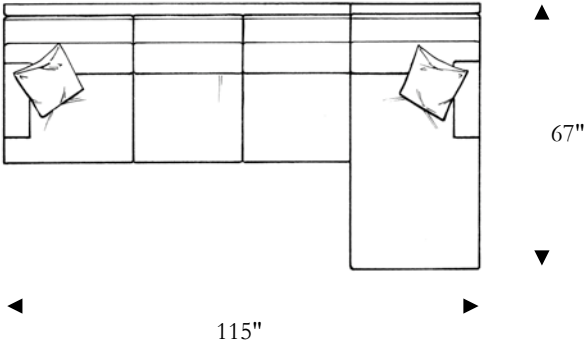

Ottoman

Width: 33"
 Depth: 26"
 Height: 20"

*LAF Sofa With Return

Width: 96"
 Depth: 41"
 Height: 35"
 Arm Height: 24"
 Seat Depth: 23"
 Seat Height: 20"

*LAF One Arm Sofa

Width: 78"
 Depth: 41"
 Height: 35"
 Arm Height: 24"
 Seat Depth: 23"
 Seat Height: 20"

*LAF One Arm Chaise

Width: 37"
 Depth: 67"
 Height: 35"
 Arm Height: 24"
 Seat Depth: 49"
 Seat Height: 20"

*Right Arm Facing (RAF) Pieces also available

Hendrix

2 Pc. Sectional

2 Pc. Sectional