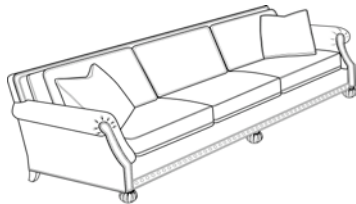

Henry

Sofa

Width: 86"
 Depth: 41"
 Height: 33"
 Arm Height: 25"
 Seat Depth: 25"
 Seat Height: 19"

Chair

Width: 37"
 Depth: 41"
 Height: 33"
 Arm Height: 25"
 Seat Depth: 25"
 Seat Height: 19"

Ottoman

Width: 29"
 Depth: 24"
 Height: 19"

*LAF Sofa With Return

Width: 97"
 Depth: 41"
 Height: 33"
 Arm Height: 25"
 Seat Depth: 25"
 Seat Height: 19"

*LAF 1 Arm Sofa

Width: 79"
 Depth: 41"
 Height: 33"
 Arm Height: 25"
 Seat Depth: 25"
 Seat Height: 19"

Henry

2 Pc. Sectional