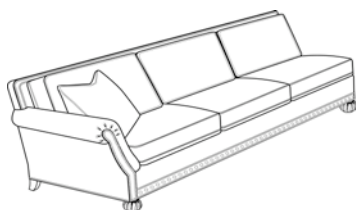

Henry

Sofa

Width: 86"
 Depth: 41"
 Height: 33"
 Arm Height: 25"
 Seat Depth: 25"
 Seat Height: 19"

Chair

Width: 37"
 Depth: 41"
 Height: 33"
 Arm Height: 25"
 Seat Depth: 25"
 Seat Height: 19"

Ottoman

Width: 29"
 Depth: 24"
 Height: 19"

*LAF Sofa With Return

Width: 97"
 Depth: 41"
 Height: 33"
 Arm Height: 25"
 Seat Depth: 25"
 Seat Height: 19"

*LAF 1 Arm Sofa

Width: 79"
 Depth: 41"
 Height: 33"
 Arm Height: 25"
 Seat Depth: 25"
 Seat Height: 19"