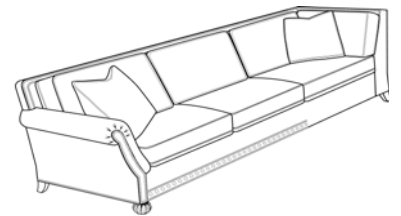

Henry

Sofa

Width: 86"
 Depth: 41"
 Height: 33"
 Arm Height: 25"
 Seat Depth: 25"
 Seat Height: 19"

Chair

Width: 37"
 Depth: 41"
 Height: 33"
 Arm Height: 25"
 Seat Depth: 25"
 Seat Height: 19"

Ottoman

Width: 29"
 Depth: 24"
 Height: 19"

*LAF Sofa With Return

Width: 97"
 Depth: 41"
 Height: 33"
 Arm Height: 25"
 Seat Depth: 25"
 Seat Height: 19"

*LAF 1 Arm Sofa

Width: 79"
 Depth: 41"
 Height: 33"
 Arm Height: 25"
 Seat Depth: 25"
 Seat Height: 19"

Henry

2 Pc. Sectional