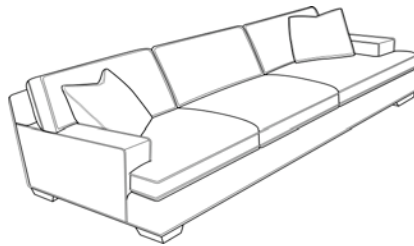

Ivan

XL Sofa

Width: 84"
 Depth: 42"
 Height: 38"
 Arm Height: 24"
 Seat Depth: 24"
 Seat Height: 20"

Sofa

Width: 72"
 Depth: 42"
 Height: 38"
 Arm Height: 24"
 Seat Depth: 24"
 Seat Height: 20"

Loveseat

Width: 60"
 Depth: 42"
 Height: 38"
 Arm Height: 24"
 Seat Depth: 24"
 Seat Height: 20"

Chair

Width: 35"
 Depth: 42"
 Height: 38"
 Arm Height: 24"
 Seat Depth: 24"
 Seat Height: 20"

Ottoman

Width: 29"
 Depth: 25"
 Height: 19"

*LAF Sofa With Return

Width: 94"
 Depth: 42"
 Height: 38"
 Arm Height: 24"
 Seat Depth: 24"
 Seat Height: 20"

Ivan

*LAF One Arm Sofa

Width: 78"
 Depth: 42"
 Height: 38"
 Seat Depth: 24"
 Seat Height: 20"

*LAF One Arm Loveseat

Width: 53"
 Depth: 42"
 Height: 38"
 Arm Height: 24"
 Seat Depth: 24"
 Seat Height: 20"

*LAF One Arm Chair

Ivan

Square Corner

Width: 42"
Depth: 42"
Height: 38"
Seat Depth: 24"
Seat Height: 20"

Ivan

2 Pc. Sectional

3 Pc. Sectional

* Scale 1' : 1/4"