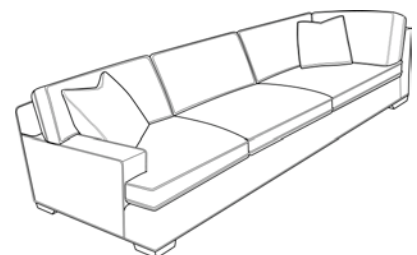

Ivan

XL Sofa

Width: 84"
 Depth: 42"
 Height: 38"
 Arm Height: 24"
 Seat Depth: 24"
 Seat Height: 20"

Sofa

Width: 72"
 Depth: 42"
 Height: 38"
 Arm Height: 24"
 Seat Depth: 24"
 Seat Height: 20"

Loveseat

Width: 60"
 Depth: 42"
 Height: 38"
 Arm Height: 24"
 Seat Depth: 24"
 Seat Height: 20"

Chair

Width: 35"
 Depth: 42"
 Height: 38"
 Arm Height: 24"
 Seat Depth: 24"
 Seat Height: 20"

Ottoman

Width: 29"
 Depth: 25"
 Height: 19"

*LAF Sofa With Return

Width: 94"
 Depth: 42"
 Height: 38"
 Arm Height: 24"
 Seat Depth: 24"
 Seat Height: 20"

Ivan

*LAF One Arm Sofa

Width: 78"
 Depth: 42"
 Height: 38"
 Seat Depth: 24"
 Seat Height: 20"

*LAF One Arm Loveseat

Width: 53"
 Depth: 42"
 Height: 38"
 Arm Height: 24"
 Seat Depth: 24"
 Seat Height: 20"

*LAF One Arm Chair

Ivan

Square Corner

Width: 42"
Depth: 42"
Height: 38"
Seat Depth: 24"
Seat Height: 20"

Ivan

2 Pc. Sectional

3 Pc. Sectional

* Scale 1' : 1/4"