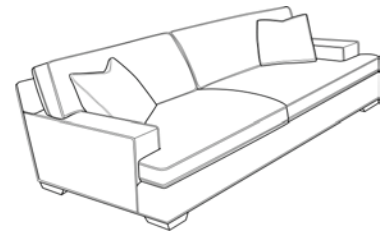

Ivan

XL Sofa

Width: 84"
 Depth: 42"
 Height: 38"
 Arm Height: 24"
 Seat Depth: 24"
 Seat Height: 20"

Sofa

Width: 72"
 Depth: 42"
 Height: 38"
 Arm Height: 24"
 Seat Depth: 24"
 Seat Height: 20"

Loveseat

Width: 60"
 Depth: 42"
 Height: 38"
 Arm Height: 24"
 Seat Depth: 24"
 Seat Height: 20"

Chair

Width: 35"
 Depth: 42"
 Height: 38"
 Arm Height: 24"
 Seat Depth: 24"
 Seat Height: 20"

Ottoman

Width: 29"
 Depth: 25"
 Height: 19"

*LAF Sofa With Return

Width: 94"
 Depth: 42"
 Height: 38"
 Arm Height: 24"
 Seat Depth: 24"
 Seat Height: 20"

Ivan

*LAF One Arm Sofa

Width: 78"
 Depth: 42"
 Height: 38"
 Seat Depth: 24"
 Seat Height: 20"

*LAF One Arm Loveseat

Width: 53"
 Depth: 42"
 Height: 38"
 Arm Height: 24"
 Seat Depth: 24"
 Seat Height: 20"

*LAF One Arm Chair

Ivan

Square Corner

Width: 42"
Depth: 42"
Height: 38"
Seat Depth: 24"
Seat Height: 20"

Ivan

2 Pc. Sectional

3 Pc. Sectional

* Scale 1' : 1/4"