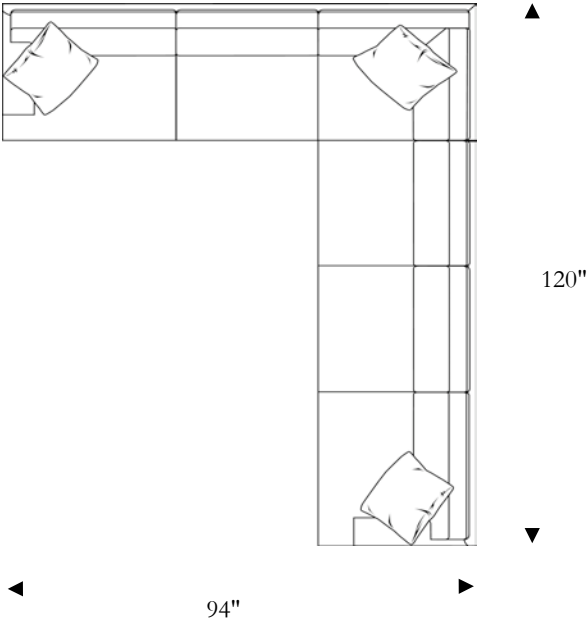

Chair

Width: 35"
 Depth: 42"
 Height: 38"
 Arm Height: 24"
 Seat Depth: 24"
 Seat Height: 20"

Ottoman

Width: 29"
 Depth: 25"
 Height: 19"

*LAF Sofa With Return

Width: 94"
 Depth: 42"
 Height: 38"
 Arm Height: 24"
 Seat Depth: 24"
 Seat Height: 20"

Width: 31"
 Depth: 42"
 Height: 38"
 Arm Height: 24"
 Seat Depth: 24"
 Seat Height: 20"

Armless Sofa

Width: 70"
 Depth: 42"
 Height: 38"
 Seat Depth: 24"
 Seat Height: 20"

Armless Loveseat

Width: 47"
 Depth: 42"
 Height: 38"
 Seat Depth: 24"
 Seat Height: 20"

Armless Chair

Width: 24"
 Depth: 42"
 Height: 38"
 Seat Depth: 24"
 Seat Height: 20"

*LAF One Arm Chaise

Width: 39"
 Depth: 68"
 Height: 38"
 Arm Height: 24"
 Seat Depth: 50"
 Seat Height: 20"

Curve

Width: 54"
 Depth: 54"
 Height: 38"
 Seat Depth: 24"
 Seat Height: 20"

Ivan

Square Corner

Width: 42"
Depth: 42"
Height: 38"
Seat Depth: 24"
Seat Height: 20"

Ivan

2 Pc. Sectional

3 Pc. Sectional

* Scale 1' : 1/4"