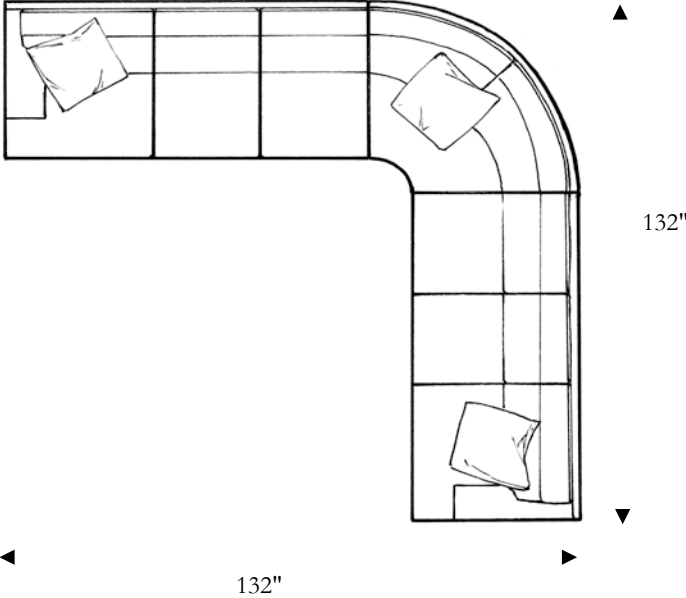

Chair

Width: 35"
 Depth: 42"
 Height: 38"
 Arm Height: 24"
 Seat Depth: 24"
 Seat Height: 20"

Ottoman

Width: 29"
 Depth: 25"
 Height: 19"

*LAF Sofa With Return

Width: 94"
 Depth: 42"
 Height: 38"
 Arm Height: 24"
 Seat Depth: 24"
 Seat Height: 20"

Width: 31"
 Depth: 42"
 Height: 38"
 Arm Height: 24"
 Seat Depth: 24"
 Seat Height: 20"

Armless Sofa

Width: 70"
 Depth: 42"
 Height: 38"
 Seat Depth: 24"
 Seat Height: 20"

Armless Loveseat

Width: 47"
 Depth: 42"
 Height: 38"
 Seat Depth: 24"
 Seat Height: 20"

Armless Chair

Width: 24"
 Depth: 42"
 Height: 38"
 Seat Depth: 24"
 Seat Height: 20"

*LAF One Arm Chaise

Width: 39"
 Depth: 68"
 Height: 38"
 Arm Height: 24"
 Seat Depth: 50"
 Seat Height: 20"

Curve

Width: 54"
 Depth: 54"
 Height: 38"
 Seat Depth: 24"
 Seat Height: 20"

Ivan

Square Corner

Width: 42"
Depth: 42"
Height: 38"
Seat Depth: 24"
Seat Height: 20"

Ivan

2 Pc. Sectional

3 Pc. Sectional

* Scale 1' : 1/4"