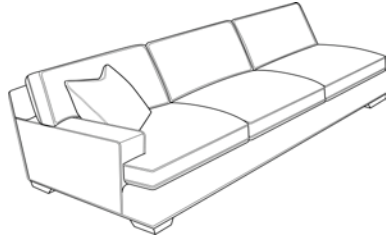

Ivan

XL Sofa

Width: 84"
 Depth: 42"
 Height: 38"
 Arm Height: 24"
 Seat Depth: 24"
 Seat Height: 20"

Sofa

Width: 72"
 Depth: 42"
 Height: 38"
 Arm Height: 24"
 Seat Depth: 24"
 Seat Height: 20"

Loveseat

Width: 60"
 Depth: 42"
 Height: 38"
 Arm Height: 24"
 Seat Depth: 24"
 Seat Height: 20"

Chair

Width: 35"
 Depth: 42"
 Height: 38"
 Arm Height: 24"
 Seat Depth: 24"
 Seat Height: 20"

Ottoman

Width: 29"
 Depth: 25"
 Height: 19"

*LAF Sofa With Return

Width: 94"
 Depth: 42"
 Height: 38"
 Arm Height: 24"
 Seat Depth: 24"
 Seat Height: 20"

Ivan

*LAF One Arm Sofa

Width: 78"
 Depth: 42"
 Height: 38"
 Seat Depth: 24"
 Seat Height: 20"

*LAF One Arm Loveseat

Width: 53"
 Depth: 42"
 Height: 38"
 Arm Height: 24"
 Seat Depth: 24"
 Seat Height: 20"

*LAF One Arm Chair

Width: 31"
 Depth: 42"
 Height: 38"
 Arm Height: 24"
 Seat Depth: 24"
 Seat Height: 20"

Armless Sofa

Width: 70"
 Depth: 42"
 Height: 38"
 Seat Depth: 24"
 Seat Height: 20"

Armless Loveseat

Width: 47"
 Depth: 42"
 Height: 38"
 Seat Depth: 24"
 Seat Height: 20"