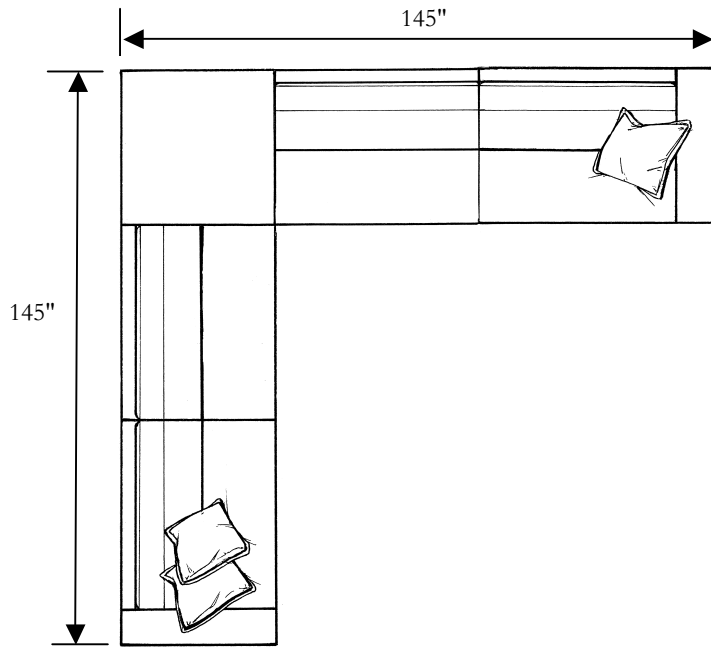

Jimmy

5 Pc. Sectional