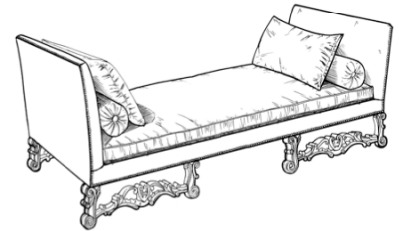

Juliette

Sofa

Width: 93"
Depth: 36"
Height: 39"
Arm Height: 39"
Seat Depth: 19"
Seat Height: 22"
Seat Width: 78"

Daybed

Width: 93"
Depth: 36"
Height: 39"
Arm Height: 39"
Seat Depth: 36"
Seat Height: 22"
Seat Width: 78"

Armless Chaise

Width: 36"
Depth: 69"
Height: 39"
Seat Depth: 41"
Seat Height: 20"
Seat Width: 36"