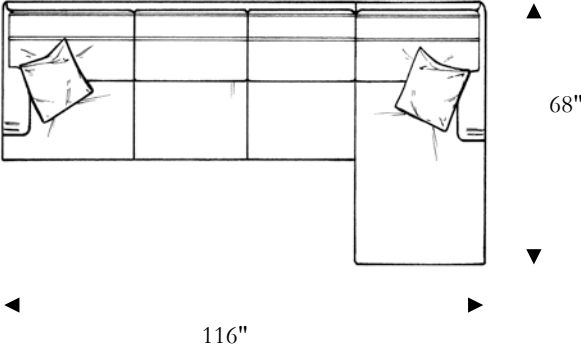

Landon

COMING SOON

Sofa

Width: 86"
 Depth: 42"
 Height: 37"
 Arm Height: 24"
 Seat Depth: 22"
 Seat Height: 20"

Chair

Width: 38"
 Depth: 42"
 Height: 37"
 Arm Height: 24"
 Seat Depth: 22"
 Seat Height: 20"

Ottoman

Width: 26"
 Depth: 33"
 Height: 19"

*LAF Sofa With Return

Width: 95"
 Depth: 42"
 Height: 37"
 Arm Height: 24"
 Seat Depth: 22"
 Seat Height: 20"

*LAF One Arm Sofa

Width: 78"
 Depth: 42"
 Height: 37"
 Arm Height: 24"
 Seat Depth: 22"
 Seat Height: 20"

*LAF One Arm Chaise

Width: 38"
 Depth: 68"
 Height: 37"
 Arm Height: 24"
 Seat Depth: 48"
 Seat Height: 20"

*Right Arm Facing (RAF) Pieces also available

Landon

2 Pc. Sectional

2 Pc. Sectional