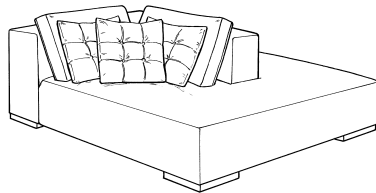

Leon

RAF Island

Width: 84"
Depth: 55"
Height: 34"
Seat Depth: 67"
Seat Height: 16"

Armless Sofa

Width: 71"
Depth: 39"
Height: 34"
Seat Depth: 22"
Seat Height: 16"

Armless Chair

Width: 31"
Depth: 39"
Height: 34"
Seat Depth: 22"
Seat Height: 16"

Ottoman

Width: 39"
Depth: 39"
Height: 16"

Leon

2 Pc. Sectional

5 Pc. Sectional
196"

3 Pc. Sectional
181"