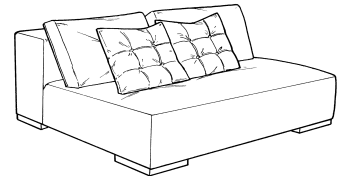

Leon

RAF Island

Width: 84"
Depth: 55"
Height: 34"
Seat Depth: 67"
Seat Height: 16"

Armless Sofa

Width: 71"
Depth: 39"
Height: 34"
Seat Depth: 22"
Seat Height: 16"

Armless Chair

Width: 31"
Depth: 39"
Height: 34"
Seat Depth: 22"
Seat Height: 16"

Ottoman

Width: 39"
Depth: 39"
Height: 16"

Leon

2 Pc. Sectional

5 Pc. Sectional
196"

3 Pc. Sectional
181"