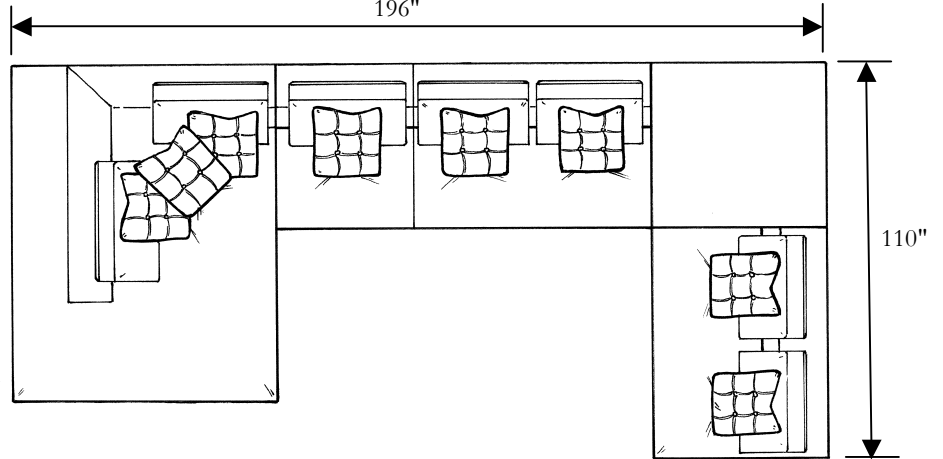

Leon

RAF Island

Width: 84"
Depth: 55"
Height: 34"
Seat Depth: 67"
Seat Height: 16"

Armless Sofa

Width: 71"
Depth: 39"
Height: 34"
Seat Depth: 22"
Seat Height: 16"

Armless Chair

Width: 31"
Depth: 39"
Height: 34"
Seat Depth: 22"
Seat Height: 16"

Ottoman

Width: 39"
Depth: 39"
Height: 16"

Leon

2 Pc. Sectional

5 Pc. Sectional
196"

3 Pc. Sectional
181"