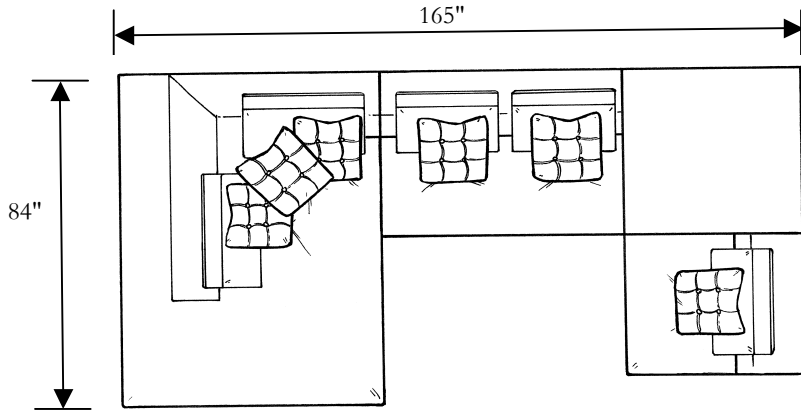

Leon

RAF Island

Width: 84"
Depth: 55"
Height: 34"
Seat Depth: 67"
Seat Height: 16"

Armless Sofa

Width: 71"
Depth: 39"
Height: 34"
Seat Depth: 22"
Seat Height: 16"

Armless Chair

Width: 31"
Depth: 39"
Height: 34"
Seat Depth: 22"
Seat Height: 16"

Ottoman

Width: 39"
Depth: 39"
Height: 16"

Leon

2 Pc. Sectional

5 Pc. Sectional
196"

3 Pc. Sectional
181"