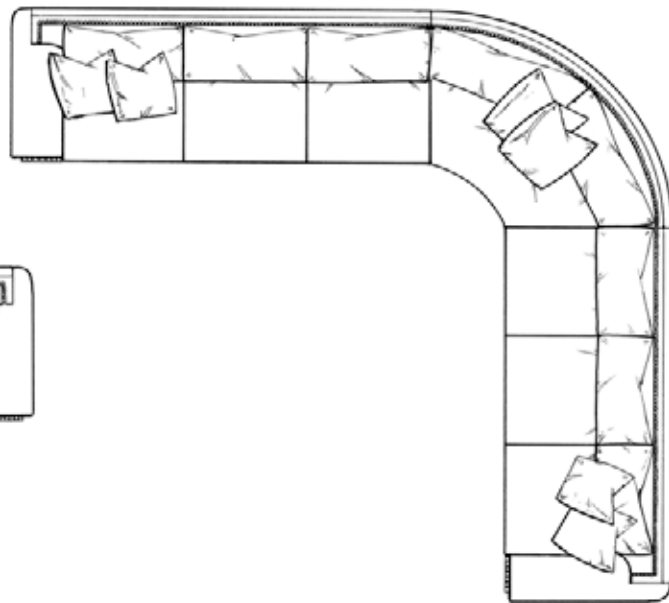

Marlo

Sofa

Width: 105"
 Depth: 44"
 Height: 38"
 Arm Height: 29"
 Seat Depth: 23"
 Seat Height: 21"

Loveseat

Width: 79"
 Depth: 44"
 Height: 38"
 Arm Height: 29"
 Seat Depth: 23"
 Seat Height: 21"

Chair

Width: 53"
 Depth: 44"
 Height: 38"
 Arm Height: 29"
 Seat Depth: 23"
 Seat Height: 21"

Armless Loveseat

Width: 54"
 Depth: 44"
 Height: 38"
 Seat Depth: 23"
 Seat Height: 21"

Armless Chair

Width: 27"
 Depth: 44"
 Height: 38"
 Seat Depth: 23"
 Seat Height: 21"

Curve

Width: 59"
 Depth: 59"
 Height: 38"
 Seat Depth: 23"
 Seat Height: 21"

Marlo

Square Corner

Width: 44"
Depth: 44"
Height: 38"
Seat Depth: 23"
Seat Height: 21"

Marlo

2 Pc. Sectional

136"

74"

2 Pc. Sectional

109"

111"

3 Pc. Sectional

152"

152"

2 Pc. Sectional

109"

137"