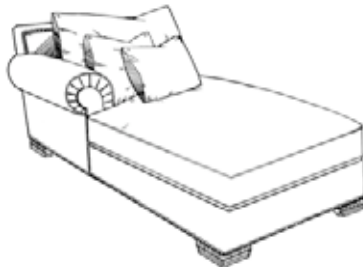

Marlo

Sofa

Width: 105"
 Depth: 44"
 Height: 38"
 Arm Height: 29"
 Seat Depth: 23"
 Seat Height: 21"

Loveseat

Width: 79"
 Depth: 44"
 Height: 38"
 Arm Height: 29"
 Seat Depth: 23"
 Seat Height: 21"

Chair

Width: 53"
 Depth: 44"
 Height: 38"
 Arm Height: 29"
 Seat Depth: 23"
 Seat Height: 21"

Ottoman

Width: 34"
 Depth: 34"
 Height: 20"

*LAF Sofa With Return

Width: 109"
 Depth: 44"
 Height: 38"
 Arm Height: 29"
 Seat Depth: 23"
 Seat Height: 21"

*LAF 1 Arm Sofa

Width: 93"
 Depth: 44"
 Height: 38"
 Arm Height: 29"
 Seat Depth: 23"
 Seat Height: 21"

Marlo

*LAF 1 Arm Loveseat

Width: 67"
 Depth: 44"
 Height: 38"
 Arm Height: 29"
 Seat Depth: 23"
 Seat Height: 21"

*LAF 1 Arm Chair

Width: 40"
 Depth: 44"
 Height: 38"
 Arm Height: 29"
 Seat Depth: 23"
 Seat Height: 21"

*LAF 1 Arm Chaise

Width: 43"
 Depth: 74"
 Height: 38"
 Arm Height: 29"
 Seat Height: 21"

2 Arm Chaise

Width: 53"
 Depth: 74"
 Height: 38"
 Seat Height: 21"
 Arm Height: 29"

Armless Sofa

Width: 80"
 Depth: 44"
 Height: 38"
 Seat Depth: 23"
 Seat Height: 21"