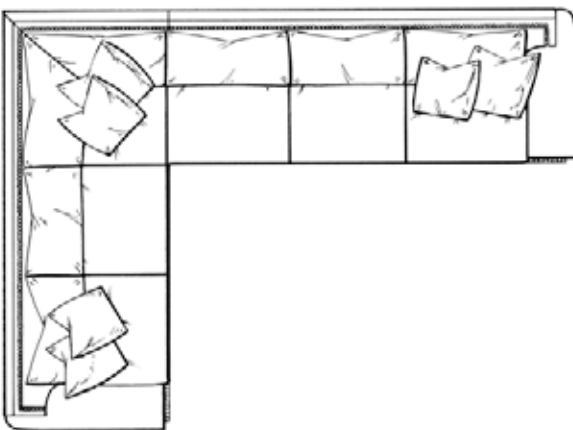

Marlo

Sofa

Width: 105"
 Depth: 44"
 Height: 38"
 Arm Height: 29"
 Seat Depth: 23"
 Seat Height: 21"

Loveseat

Width: 79"
 Depth: 44"
 Height: 38"
 Arm Height: 29"
 Seat Depth: 23"
 Seat Height: 21"

Chair

Width: 53"
 Depth: 44"
 Height: 38"
 Arm Height: 29"
 Seat Depth: 23"
 Seat Height: 21"

Marlo

Square Corner

Width: 44"
Depth: 44"
Height: 38"
Seat Depth: 23"
Seat Height: 21"

Marlo

2 Pc. Sectional

136"

74"

2 Pc. Sectional

109"

111"

3 Pc. Sectional

152"

152"

2 Pc. Sectional

109"

137"