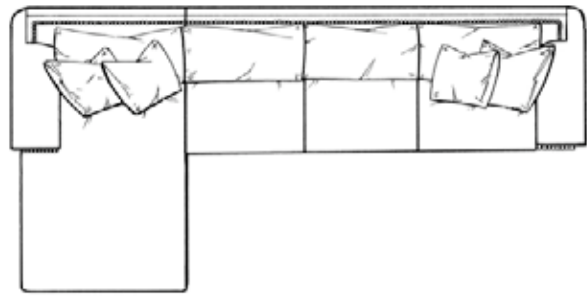

Armless Loveseat

Width: 54"
 Depth: 44"
 Height: 38"
 Seat Depth: 23"
 Seat Height: 21"

Armless Chair

Width: 27"
 Depth: 44"
 Height: 38"
 Seat Depth: 23"
 Seat Height: 21"

Curve

Width: 59"
 Depth: 59"
 Height: 38"
 Seat Depth: 23"
 Seat Height: 21"

Marlo

Square Corner

Width: 44"
Depth: 44"
Height: 38"
Seat Depth: 23"
Seat Height: 21"

Marlo

2 Pc. Sectional

136"

74"

2 Pc. Sectional

109"

111"

3 Pc. Sectional

152"

152"

2 Pc. Sectional

109"

137"