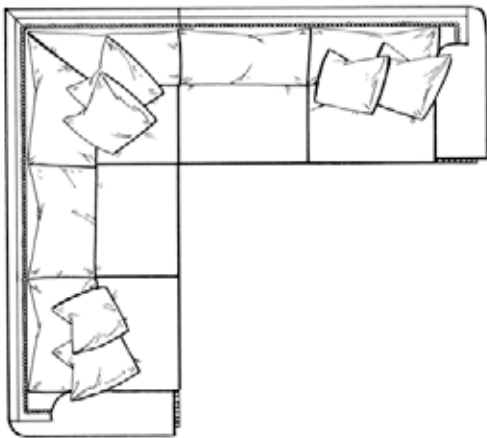

Marlo

Sofa

Width: 105"
 Depth: 44"
 Height: 38"
 Arm Height: 29"
 Seat Depth: 23"
 Seat Height: 21"

Loveseat

Width: 79"
 Depth: 44"
 Height: 38"
 Arm Height: 29"
 Seat Depth: 23"
 Seat Height: 21"

Chair

Width: 53"
 Depth: 44"
 Height: 38"
 Arm Height: 29"
 Seat Depth: 23"
 Seat Height: 21"

Armless Loveseat

Width: 54"
 Depth: 44"
 Height: 38"
 Seat Depth: 23"
 Seat Height: 21"

Armless Chair

Width: 27"
 Depth: 44"
 Height: 38"
 Seat Depth: 23"
 Seat Height: 21"

Curve

Width: 59"
 Depth: 59"
 Height: 38"
 Seat Depth: 23"
 Seat Height: 21"

Marlo

Square Corner

Width: 44"
Depth: 44"
Height: 38"
Seat Depth: 23"
Seat Height: 21"

Marlo

2 Pc. Sectional

136"

74"

2 Pc. Sectional

109"

111"

3 Pc. Sectional

152"

152"

2 Pc. Sectional

109"

137"