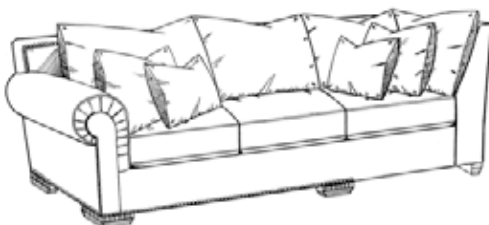

Marlo

Sofa

Width: 105"
 Depth: 44"
 Height: 38"
 Arm Height: 29"
 Seat Depth: 23"
 Seat Height: 21"

Loveseat

Width: 79"
 Depth: 44"
 Height: 38"
 Arm Height: 29"
 Seat Depth: 23"
 Seat Height: 21"

Chair

Width: 53"
 Depth: 44"
 Height: 38"
 Arm Height: 29"
 Seat Depth: 23"
 Seat Height: 21"

Ottoman

Width: 34"
 Depth: 34"
 Height: 20"

*LAF Sofa With Return

Width: 109"
 Depth: 44"
 Height: 38"
 Arm Height: 29"
 Seat Depth: 23"
 Seat Height: 21"

*LAF 1 Arm Sofa

Width: 93"
 Depth: 44"
 Height: 38"
 Arm Height: 29"
 Seat Depth: 23"
 Seat Height: 21"

Marlo

*LAF 1 Arm Loveseat

Width: 67"
 Depth: 44"
 Height: 38"
 Arm Height: 29"
 Seat Depth: 23"
 Seat Height: 21"

*LAF 1 Arm Chair

Width: 40"
 Depth: 44"
 Height: 38"
 Arm Height: 29"
 Seat Depth: 23"
 Seat Height: 21"

*LAF 1 Arm Chaise

Width: 43"
 Depth: 74"
 Height: 38"
 Arm Height: 29"
 Seat Height: 21"

2 Arm Chaise

Width: 53"
 Depth: 74"
 Height: 38"
 Seat Height: 21"
 Arm Height: 29"

Armless Sofa

Width: 80"
 Depth: 44"
 Height: 38"
 Seat Depth: 23"
 Seat Height: 21"