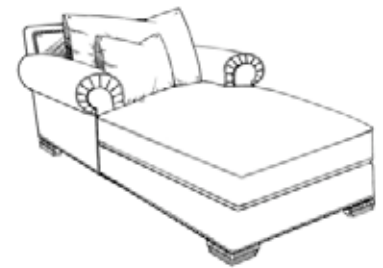

Marlo

Sofa

Width: 105"
 Depth: 44"
 Height: 38"
 Arm Height: 29"
 Seat Depth: 23"
 Seat Height: 21"

Loveseat

Width: 79"
 Depth: 44"
 Height: 38"
 Arm Height: 29"
 Seat Depth: 23"
 Seat Height: 21"

Chair

Width: 53"
 Depth: 44"
 Height: 38"
 Arm Height: 29"
 Seat Depth: 23"
 Seat Height: 21"

Ottoman

Width: 34"
 Depth: 34"
 Height: 20"

*LAF Sofa With Return

Width: 109"
 Depth: 44"
 Height: 38"
 Arm Height: 29"
 Seat Depth: 23"
 Seat Height: 21"

*LAF 1 Arm Sofa

Width: 93"
 Depth: 44"
 Height: 38"
 Arm Height: 29"
 Seat Depth: 23"
 Seat Height: 21"

Marlo

*LAF 1 Arm Loveseat

Width: 67"
 Depth: 44"
 Height: 38"
 Arm Height: 29"
 Seat Depth: 23"
 Seat Height: 21"

*LAF 1 Arm Chair

Width: 40"
 Depth: 44"
 Height: 38"
 Arm Height: 29"
 Seat Depth: 23"
 Seat Height: 21"

*LAF 1 Arm Chaise

Width: 43"
 Depth: 74"
 Height: 38"
 Arm Height: 29"
 Seat Height: 21"

2 Arm Chaise

Width: 53"
 Depth: 74"
 Height: 38"
 Seat Height: 21"
 Arm Height: 29"

Armless Sofa

Width: 80"
 Depth: 44"
 Height: 38"
 Seat Depth: 23"
 Seat Height: 21"