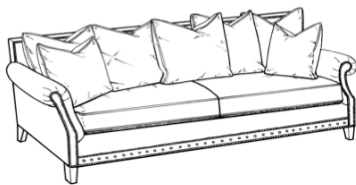

Miranda

Sofa

Chair

Width: 85"
Depth: 40"
Height: 32"
Arm Height: 25"
Seat Height: 18"
Seat Depth: 20"

Width: 39"
Depth: 40"
Height: 32"
Arm Height: 25"
Seat Height: 18"
Seat Depth: 20"

Ottoman

Width: 25"
Depth: 21"
Height: 18"