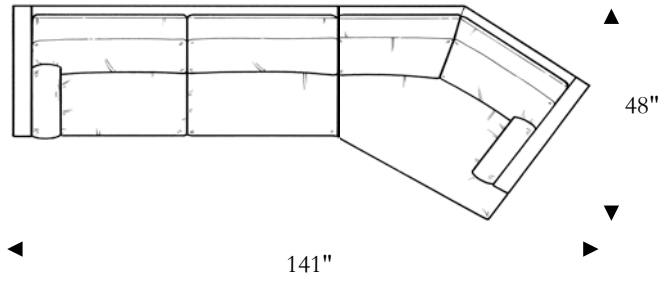

Oscar

2 Pc. Sectional