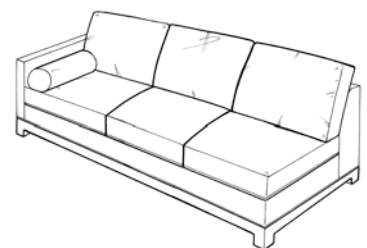

Oscar

Sofa

Width: 84"
 Depth: 36"
 Height: 35"
 Arm Height: 29"
 Seat Depth: 21"
 Seat Height: 21"
 Seat Width: 77"

Loveseat

Width: 59"
 Depth: 36"
 Height: 35"
 Arm Height: 29"
 Seat Depth: 21"
 Seat Height: 21"
 Seat Width: 52"

Chair

Width: 36"
 Depth: 36"
 Height: 35"
 Arm Height: 29"
 Seat Depth: 21"
 Seat Height: 21"
 Seat Width: 28"

Ottoman

Width: 32"
 Depth: 22"
 Height: 19"

* LAF 1 Arm Sofa (2 over 2)

Width: 81"
 Depth: 36"
 Height: 35"
 Arm Height: 29"
 Seat Depth: 21"
 Seat Height: 21"
 Seat Width: 77"

* LAF 1 Arm Sofa (3 over 3)

Width: 81"
 Depth: 36"
 Height: 35"
 Arm Height: 29"
 Seat Depth: 21"
 Seat Height: 21"
 Seat Width: 77"

Oscar

*LAF Sofa With Return

Width: 92"
Depth: 36"
Height: 35"
Arm Height: 29"
Seat Depth: 69"
Seat Height: 21"
Seat Width: 69"