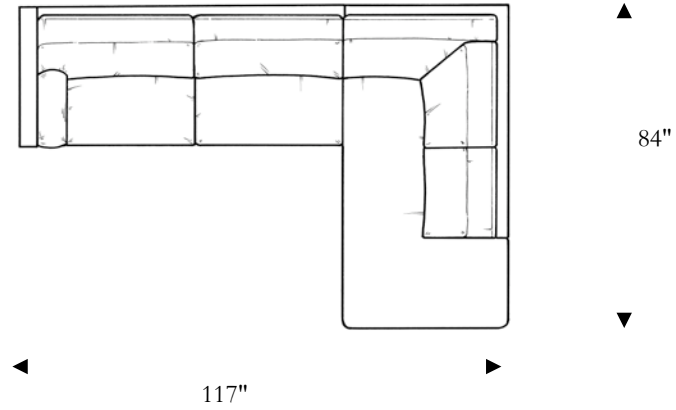

2 Pc. Sectional