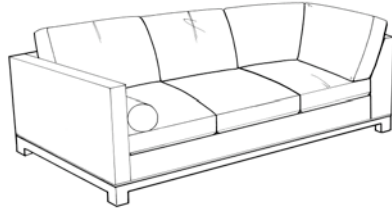

Oscar

Sofa

Width: 84"
 Depth: 36"
 Height: 35"
 Arm Height: 29"
 Seat Depth: 21"
 Seat Height: 21"
 Seat Width: 77"

Loveseat

Width: 59"
 Depth: 36"
 Height: 35"
 Arm Height: 29"
 Seat Depth: 21"
 Seat Height: 21"
 Seat Width: 52"

Chair

Width: 36"
 Depth: 36"
 Height: 35"
 Arm Height: 29"
 Seat Depth: 21"
 Seat Height: 21"
 Seat Width: 28"

Ottoman

Width: 32"
 Depth: 22"
 Height: 19"

* LAF 1 Arm Sofa (2 over 2)

Width: 81"
 Depth: 36"
 Height: 35"
 Arm Height: 29"
 Seat Depth: 21"
 Seat Height: 21"
 Seat Width: 77"

* LAF 1 Arm Sofa (3 over 3)

Width: 81"
 Depth: 36"
 Height: 35"
 Arm Height: 29"
 Seat Depth: 21"
 Seat Height: 21"
 Seat Width: 77"

Oscar

*LAF Sofa With Return

Width: 92"
Depth: 36"
Height: 35"
Arm Height: 29"
Seat Depth: 69"
Seat Height: 21"
Seat Width: 69"

*LSF Bumper Loveseat

Width: 84"
Depth: 36"
Height: 35"
Arm Height: 29"
Seat Depth: 21"
Seat Height: 21"
Seat Width: 69"

*LAF 1 Arm Peninsula

Width: 60"
Depth: 48"
Height: 35"
Arm Height: 29"
Seat Depth: 34"
Seat Height: 21"
Seat Width: 36"