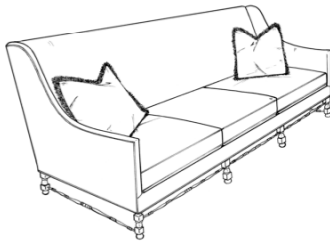

Ponce de Leon

COMING SOON

Sofa

Width: 81"
Depth: 36"
Height: 41"
Arm Height: 25"
Seat Depth: 24"
Seat Height: 20"

Chair

Width: 28"
Depth: 36"
Height: 41"
Arm Height: 25"
Seat Depth: 24"
Seat Height: 20"