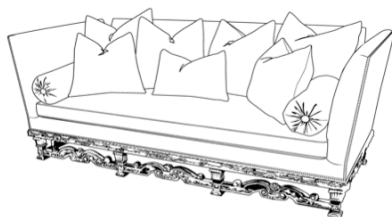

# Romeo

Sofa

Width: 89"  
Depth: 39"  
Height: 43"  
Arm Height: 39"  
Seat Depth: 21"  
Seat Height: 22"  
Seat Width: 74"

Daybed

Width: 89"  
Depth: 39"  
Height: 43"  
Arm Height: 39"  
Seat Depth: 21"  
Seat Height: 22"  
Seat Width: 74"