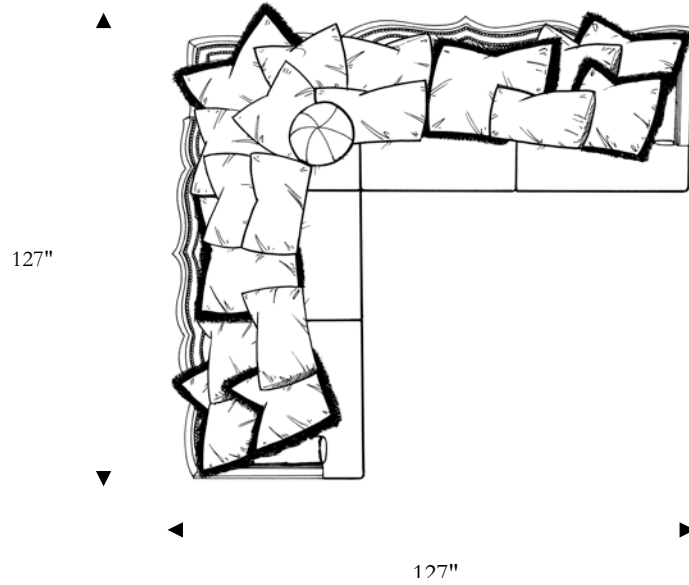

Sebastian

2 Pc. Sectional