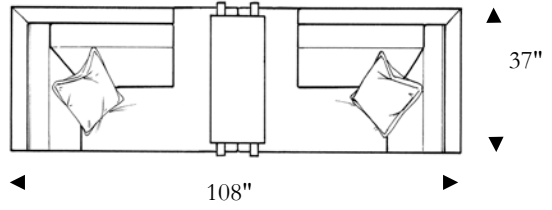

Armless Chair

Width: 25"  
 Depth: 37"  
 Height: 35"  
 Seat Depth: 21"  
 Seat Height: 21"

\*LAF Setee

Width: 54"  
 Depth: 37"  
 Height: 35"  
 Arm Height: 30"  
 Seat Depth: 21"  
 Seat Height: 21"

*Moderna*

04/01/10

Seth

End Table

Width: 38"  
Depth: 18"  
Height: 22"

2 Pc. Sectional

2 Pc. Sectional

2 Pc. Sectional

3 Pc. Sectional