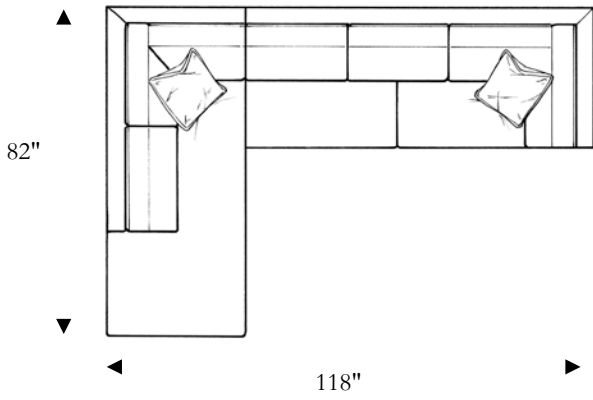

Sofa or Sofa With Return

Width: 91"  
 Depth: 37"  
 Height: 35"  
 Arm Height: 30"  
 Seat Depth: 21"  
 Seat Height: 21"

\*LAF One Arm Sofa

Width: 81"  
 Depth: 37"  
 Height: 35"  
 Arm Height: 30"  
 Seat Depth: 21"  
 Seat Height: 21"

\*LAF One Arm Loveseat

Width: 58"  
 Depth: 37"  
 Height: 35"  
 Arm Height: 30"  
 Seat Depth: 21"  
 Seat Height: 21"

\*RSF Bumper Loveseat

Width: 82"  
 Depth: 37"  
 Height: 35"  
 Arm Height: 30"  
 Seat Depth: 21"  
 Seat Height: 21"

Armless Chair

Width: 25"  
 Depth: 37"  
 Height: 35"  
 Seat Depth: 21"  
 Seat Height: 21"

\*LAF Setee

Width: 54"  
 Depth: 37"  
 Height: 35"  
 Arm Height: 30"  
 Seat Depth: 21"  
 Seat Height: 21"

*Moderna*

04/01/10

Seth

End Table

Width: 38"  
Depth: 18"  
Height: 22"

2 Pc. Sectional

2 Pc. Sectional

2 Pc. Sectional

3 Pc. Sectional