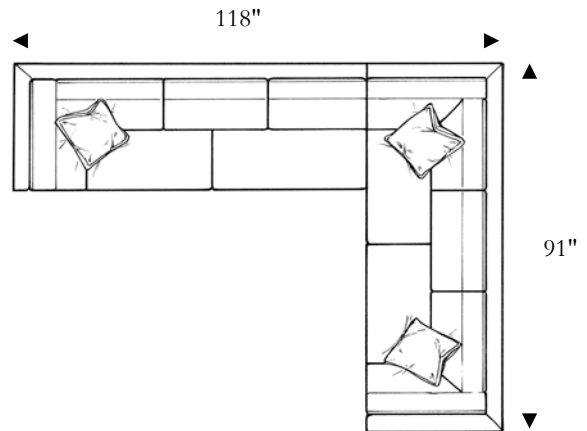

Sofa or Sofa With Return

Width: 91"  
 Depth: 37"  
 Height: 35"  
 Arm Height: 30"  
 Seat Depth: 21"  
 Seat Height: 21"

\*LAF One Arm Sofa

Width: 81"  
 Depth: 37"  
 Height: 35"  
 Arm Height: 30"  
 Seat Depth: 21"  
 Seat Height: 21"

\*LAF One Arm Loveseat

Width: 58"  
 Depth: 37"  
 Height: 35"  
 Arm Height: 30"  
 Seat Depth: 21"  
 Seat Height: 21"

\*RSF Bumper Loveseat

Width: 82"  
 Depth: 37"  
 Height: 35"  
 Arm Height: 30"  
 Seat Depth: 21"  
 Seat Height: 21"

Armless Chair

Width: 25"  
 Depth: 37"  
 Height: 35"  
 Seat Depth: 21"  
 Seat Height: 21"

\*LAF Setee

Width: 54"  
 Depth: 37"  
 Height: 35"  
 Arm Height: 30"  
 Seat Depth: 21"  
 Seat Height: 21"

*Moderna*

04/01/10

Seth

End Table

Width: 38"  
Depth: 18"  
Height: 22"

2 Pc. Sectional

2 Pc. Sectional

2 Pc. Sectional

3 Pc. Sectional