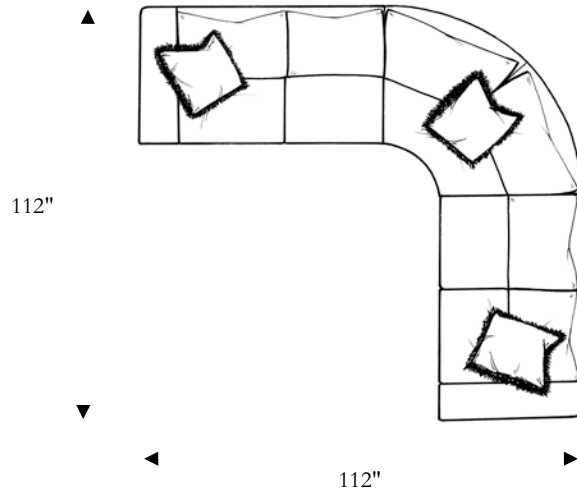

Stephanie

Sofa

Width: 91"
 Depth: 41"
 Height: 37"
 Arm Height: 25"
 Seat Depth: 21"
 Seat Height: 21"

Loveseat

Width: 68"
 Depth: 41"
 Height: 37"
 Arm Height: 25"
 Seat Depth: 21"
 Seat Height: 21"

Chair / Swivel Chair

Width: 43"
 Depth: 41"
 Height: 37"
 Arm Height: 25"
 Seat Depth: 21"
 Seat Height: 21"

Ottoman

Width: 25"
 Depth: 32"
 Height: 21"

*LAF 1 Arm Sofa

Width: 82"
 Depth: 41"
 Height: 37"
 Arm Height: 25"
 Seat Depth: 21"
 Seat Height: 21"

*LAF 1 Arm Loveseat

Width: 58"
 Depth: 41"
 Height: 37"
 Arm Height: 25"
 Seat Depth: 21"
 Seat Height: 21"

*Right Arm Facing (RAF) Pieces also available

Stephanie

*LAF 1 Arm Chair

Width: 34"
Depth: 41"
Height: 37"
Arm Height: 25"
Seat Depth: 21"
Seat Height: 21"

Curve

Width: 54"
Depth: 54"
Height: 37"
Seat Depth: 26"
Seat Height: 21"

Stephanie

3 Pc. Sectional

3 Pc. Sectional