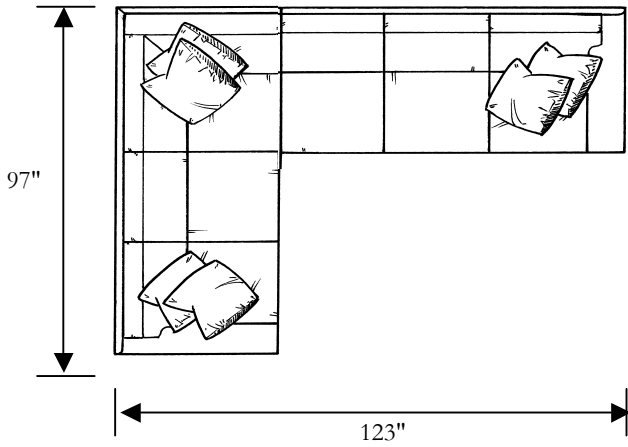

Vince

2 Pc. Sectional