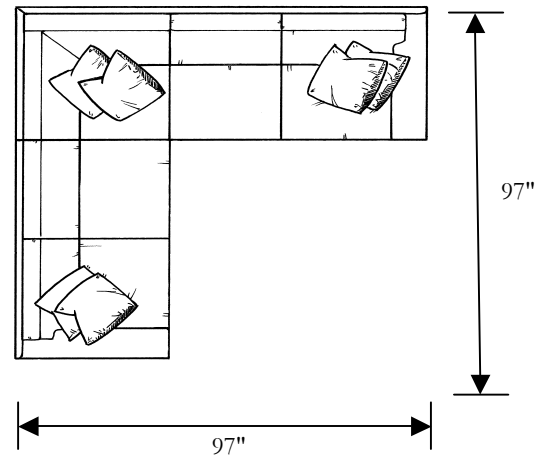

\*LAF 1 Arm Chaise

Width: 37"  
 Depth: 68"  
 Height: 38"  
 Arm Height: 25"  
 Seat Depth: 48"  
 Seat Height: 21"

Armless Sofa / Queen Sleeper

Width: 74"  
 Depth: 43"  
 Height: 38"  
 Seat Depth: 24"  
 Seat Height: 21"

Armless Loveseat

Width: 63"  
 Depth: 43"  
 Height: 38"  
 Seat Depth: 24"  
 Seat Height: 21"

Armless Chair

Width: 25"  
 Depth: 43"  
 Height: 38"  
 Seat Depth: 24"  
 Seat Height: 21"

Curve

Width: 53"  
 Depth: 53"  
 Height: 35"  
 Seat Depth: 24"  
 Seat Height: 21"

Square Corner

Width: 43"  
 Depth: 43"  
 Height: 35"  
 Seat Depth: 24"  
 Seat Height: 21"

# Vince

2 Pc. Sectional

2 Pc. Sectional

3 Pc. Sectional

2 Pc. Sectional

3 Pc. Sectional