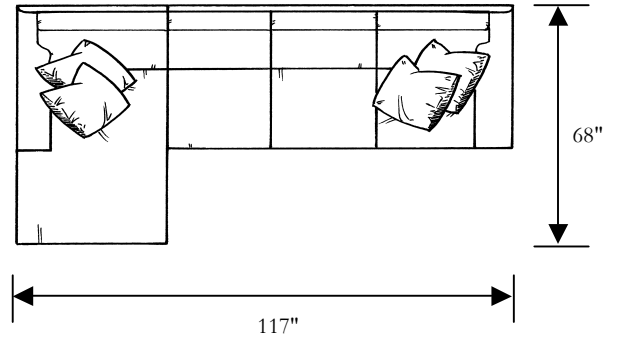

2 Pc. Sectional