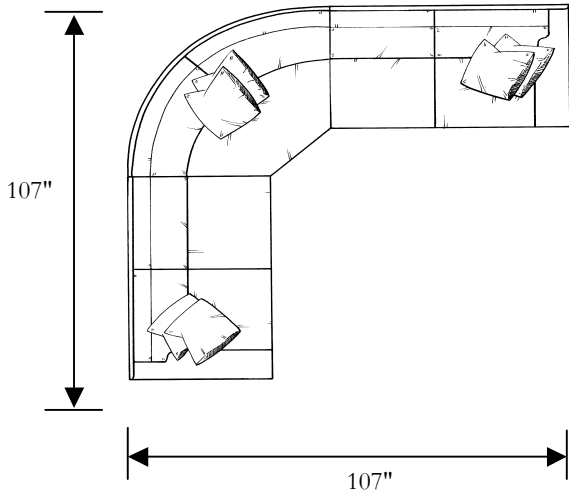

Chair / Swivel Chair

Width: 40"  
 Depth: 43"  
 Height: 38"  
 Arm Height: 25"  
 Seat Depth: 24"  
 Seat Height: 21"

Ottoman

Width: 33"  
 Depth: 26"  
 Height: 21"

\*LAF Sofa With Return

Width: 97"  
 Depth: 43"  
 Height: 38"  
 Arm Height: 25"  
 Seat Depth: 24"  
 Seat Height: 21"

Armless Loveseat

Width: 63"  
 Depth: 43"  
 Height: 38"  
 Seat Depth: 24"  
 Seat Height: 21"

Armless Chair

Width: 25"  
 Depth: 43"  
 Height: 38"  
 Seat Depth: 24"  
 Seat Height: 21"

Curve

Width: 53"  
 Depth: 53"  
 Height: 35"  
 Seat Depth: 24"  
 Seat Height: 21"

Square Corner

Width: 43"  
 Depth: 43"  
 Height: 35"  
 Seat Depth: 24"  
 Seat Height: 21"

# Vince

2 Pc. Sectional

2 Pc. Sectional

3 Pc. Sectional

2 Pc. Sectional

3 Pc. Sectional